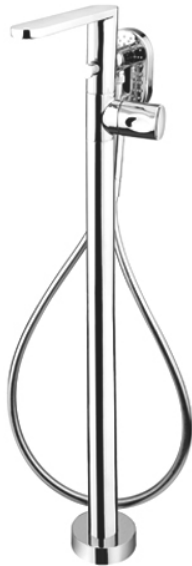

LE MUSE
Floor Standing Bath & Shower Set

Features

- Modern styling to complement the LE MUSE design suite
- Durable finishes
- Brass valve bodies

Specifications

Finish: Nickel Chrome

Water Pressure: 0.05MPa~0.75MPa

Parts description

- **TX494SQBR**
Floor Standing Bath & Shower Set