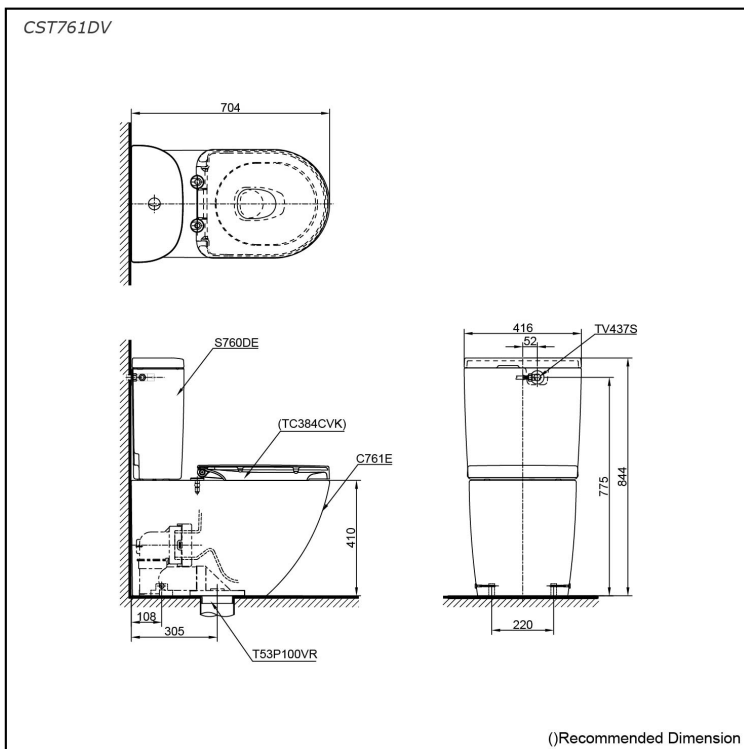

Specifications

Flush system:	TORNADO FLUSH
Water Use:	4.8L / 3L
Rough-in:	305 mm (CST761DV)
Rough-in:	180 mm (CST761DPV)
Bowl Shape:	D-Shape
Water Pressure:	0.05MPa~0.75MPa
Size:	416Wx704Dx844H mm

Parts description

Fittings & Tank are included
(w/o Stop Valve & Flexible Hose)

- **C761E (CST761DV)**
D-Shape Closet Bowl (S-Trap) (Rough-in 305) w/ Socket (TCP19R)
- **CW761Y (CST761DPV)**
D-Shape Closet Bowl (P-Trap) (Rough-in 180)
- **S760DE**
Tank & Lid w/ Tank Trim
- **T53P100VR**
(CST761DV) Floor Flange w/ seal gasket
- **TV437S**
Stop Valve w/ flexible hose
- **TX215C (CST761DPV)**
Slip-in Connector

Optional Parts

- TC384CVK
Soft Close Seat & Cover (Urea Resin)

Colors

White (CEFIONTECT)

CST761DPV

()Recommended Dimension