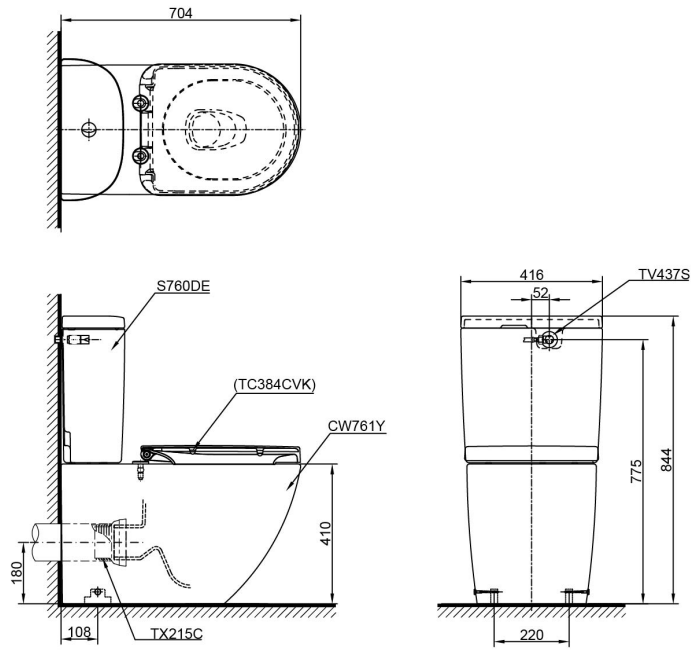

Specifications

Flush system:	TORNADO FLUSH
Water Use:	4.8L / 3L
Rough-in:	305 mm (CST761DV)
Rough-in:	180 mm (CST761DPV)
Bowl Shape:	D-Shape
Water Pressure:	0.05MPa~0.75MPa
Size:	416Wx704Dx844H mm

Parts description

Fittings & Tank are included
(w/o Stop Valve & Flexible Hose)

- **C761E (CST761DV)**
D-Shape Closet Bowl (S-Trap) (Rough-in 305) w/ Socket (TCP19R)
- **CW761Y (CST761DPV)**
D-Shape Closet Bowl (P-Trap) (Rough-in 180)
- **S760DE**
Tank & Lid w/ Tank Trim
- **T53P100VR**
(CST761DV) Floor Flange w/ seal gasket
- **TV437S**
Stop Valve w/ flexible hose
- **TX215C (CST761DPV)**
Slip-in Connector

Optional Parts

- TC384CVK
Soft Close Seat & Cover (Urea Resin)

Colors

White (CEFIONTECT)

CST761DPV

()Recommended Dimension