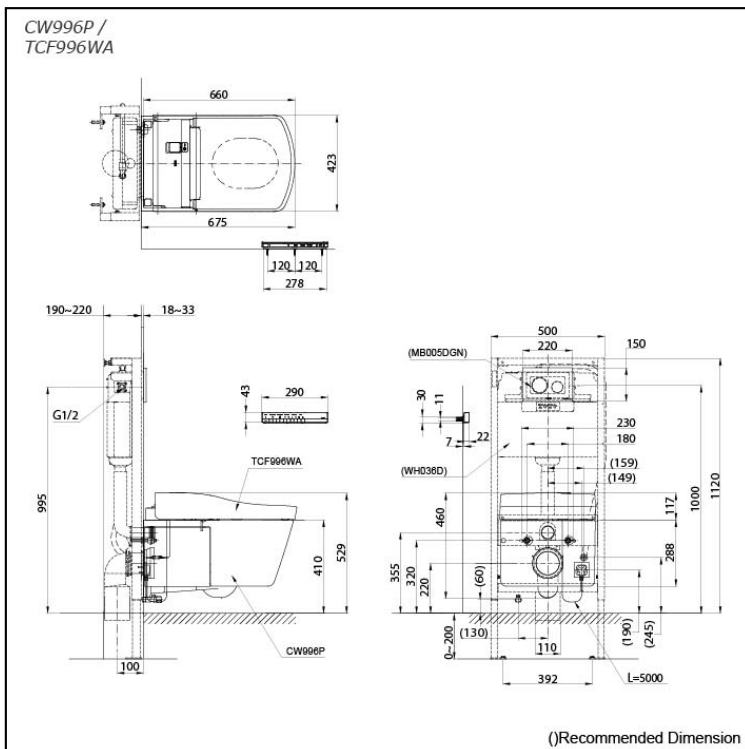

NEOREST LE II Wall Hung Smart Toilet

Features

- Luxury, elegant and seamless design
- Revolutionary technology, ACTILIGHT, ridding both visible and invisible waste
- TORNADO FLUSH for powerful flushing effect with less amount of water
- Intergral WASHLET features front and rear warm water washing
- Automatic operation: Lid opens, closes and toilet flushes when sensor is activated
- Auto soft light function usable for night time usage

ACTILIGHT, cutting-edge technology. Photocatalytic glaze with UV light fired onto the bowl that breaks down microscopic waste particles

Specifications

Flush system:	TORNADO FLUSH
Water Use:	4.5L / 3L
Rough-in:	H=220 mm
Bowl Shape:	Elongated
Water Pressure:	0.05MPa~0.75MPa
Power Rating:	220~240V, 50/60Hz, 839~849W
Length of Power Cord:	1.0 m
Size:	423Wx675Dx460H mm

Parts description

WASHLET included

- **CW996P**
  Water Closet Bowl (P-Trap)
  (Rough-in 220)
- **TCF996WA**
  WASHLET Unit

Optional Parts

- WH036D
  Concealed Cistern w/Frame
- MB005DGN
  Flush Panel

Colors

White (CEFIONTECT)