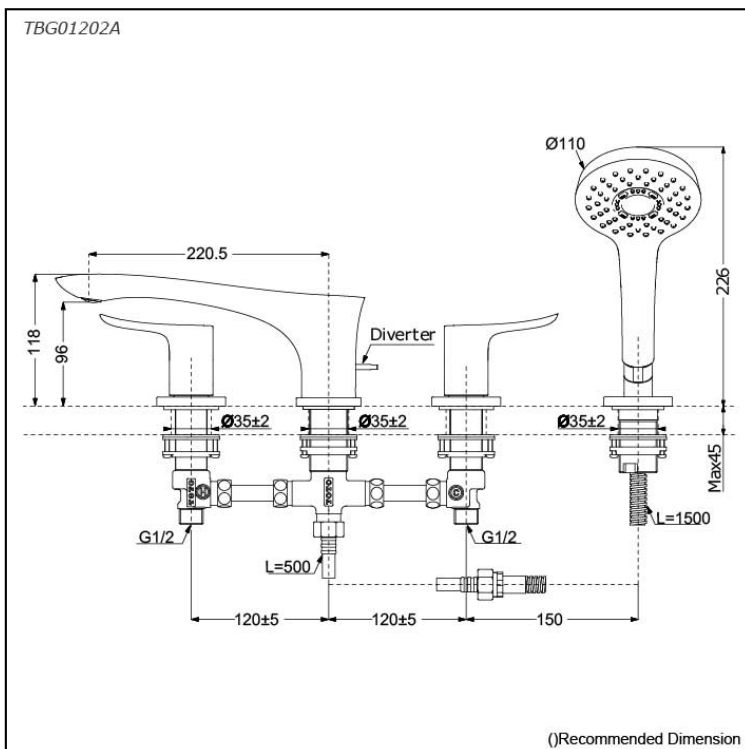

GO Series
Bath & Shower Set
(4-Holes)

Features

- Design concept is gorgeous and organic
- Safety control with heat insulating handle.
- 1 mode function hand shower (Round Shape, Comfort Wave)

Specifications

Finish: Chrome
 Material: Brass (Faucet)
 Plastic (Hand Shower)
 Water Pressure: 0.1Mpa~1.0Mpa

Parts description

- **TBG01202A**
Bath & Shower Set (4-Holes)

Flow Rate

TBG01202A