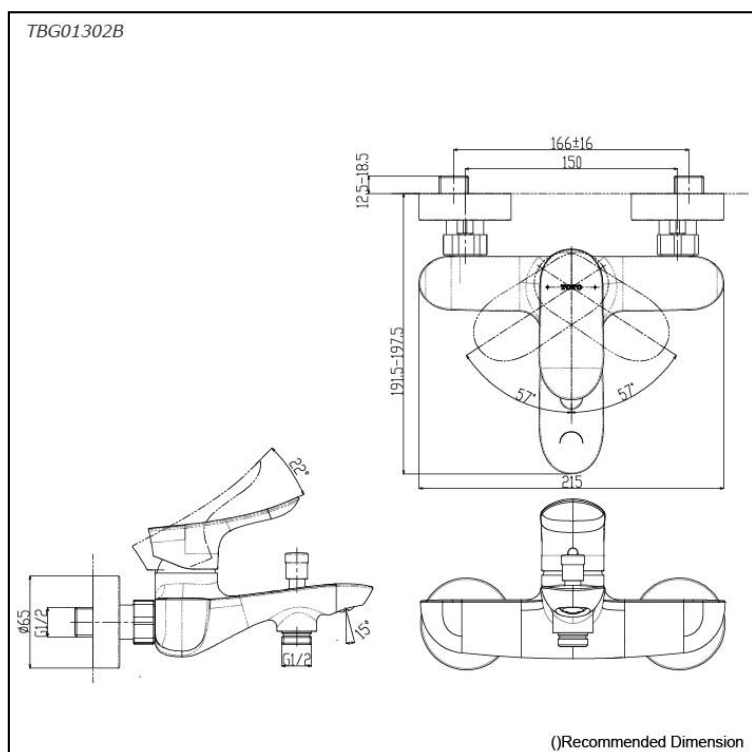

GO Series
Exposed Single Lever Bath &
Shower Mixer

Features

- Design Concept is Gorgeous and Organic.

Specifications

Finish: Chrome
Material: Brass
Water Pressure: 0.05MPa~1.0MPa

Parts description

- **TBG01302B**
Exposed Single Lever Bath & Shower Mixer

Flow Rate

TBG01302B