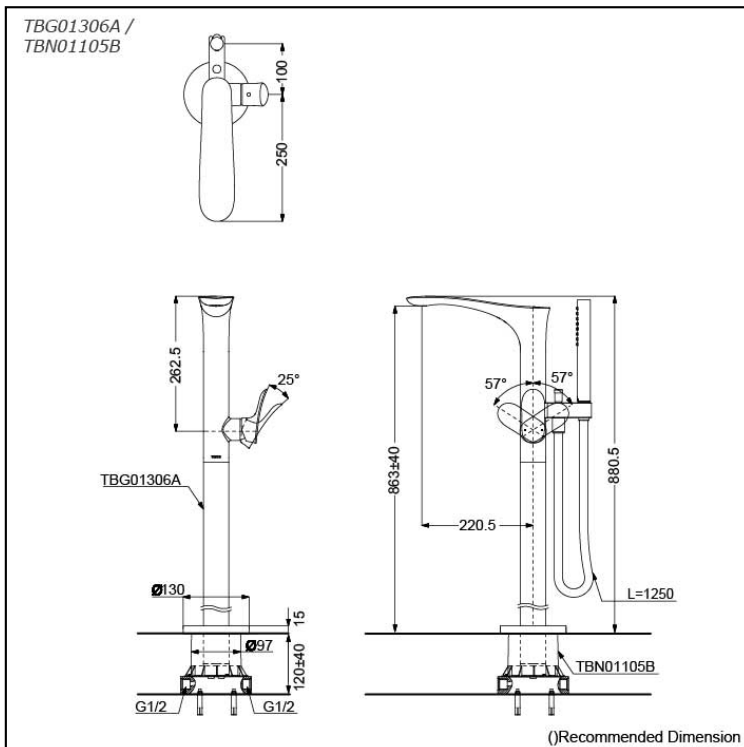

GO Series
Floor-standing Bath & Shower Set

Features

- Design concept is gorgeous and organic
- 1 mode function hand shower (Cylinder Shape, Comfort Wave)

Specifications

Finish: Chrome
Material: Brass (Faucet) Plastic (Hand Shower)

Parts description

- **TBG01306A**
Floor-standing Bath & Shower Set
- **TBN01105B**
Floor Standing Bathtub Filler Base

Flow Rate

TBG01306A /
TBN01105B

Spout

Flow Rate

TBG01306A /
TBN01105B

Hand Shower