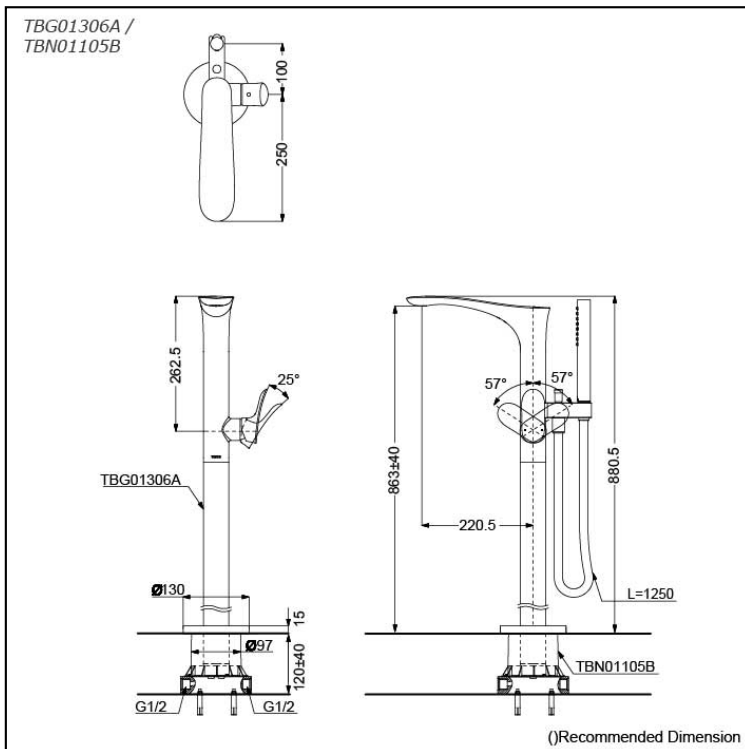

GO Series
Floor-standing Bath & Shower Set

Features

- Design concept is gorgeous and organic
- 1 mode function hand shower (Cylinder Shape, Comfort Wave)

Specifications

Finish: Chrome
Material: Brass (Faucet) Plastic (Hand Shower)

Parts description

- **TBG01306A**
Floor-standing Bath & Shower Set
- **TBN01105B**
Floor Standing Bathtub Filler Base

Flow Rate

TBG01306A /
TBN01105B

Spout

Flow Rate

TBG01306A /
TBN01105B

Hand Shower