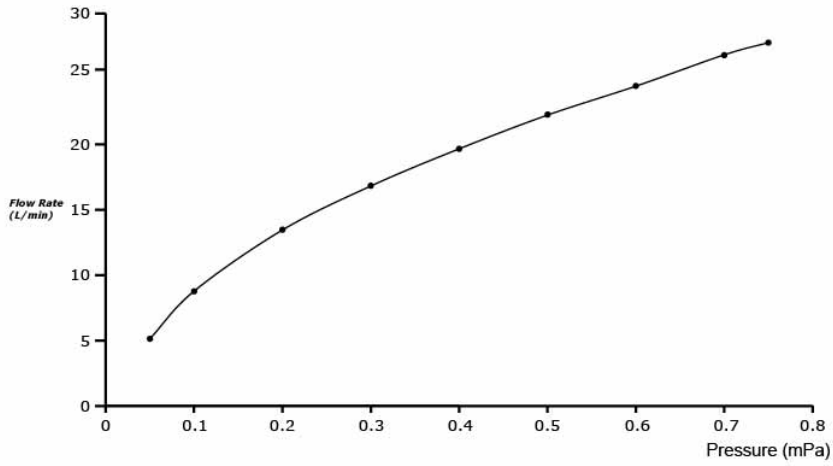

GO Series
Floor-standing Bath & Shower Set

Features

- Design concept is gorgeous and organic
- 1 mode function hand shower (Cylinder Shape, Comfort Wave)

Specifications

Finish: Chrome
Material: Brass (Faucet) Plastic (Hand Shower)

Parts description

- **TBG01306A**
Floor-standing Bath & Shower Set
- **TBN01105B**
Floor Standing Bathtub Filler Base

Flow Rate

TBG01306A /
TBN01105B

Spout

Flow Rate

TBG01306A /
TBN01105B

Hand Shower