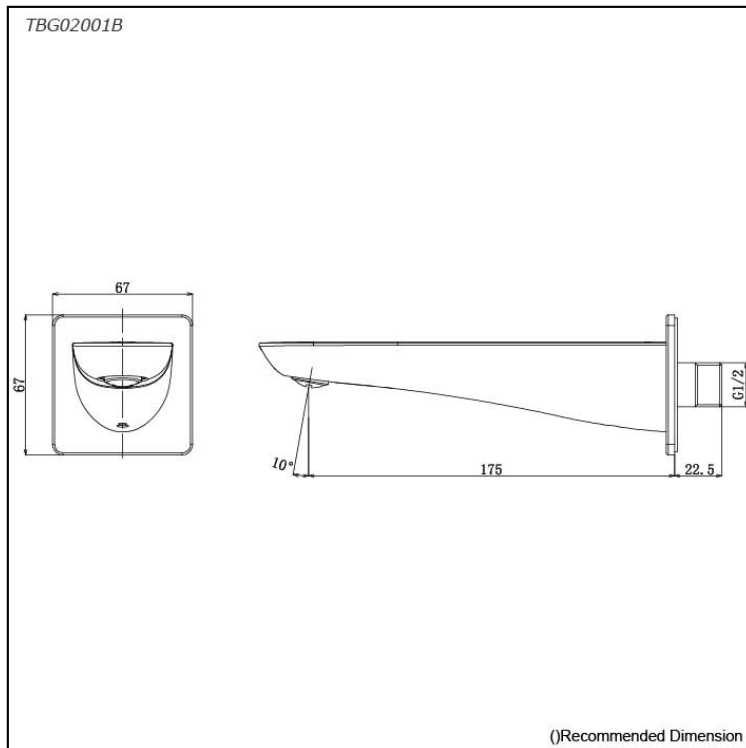

GR Series
Bath Spout

Features

- Design Concept is Gorgeous and Regal

Specifications

Finish: Chrome
Material: Brass

Parts description

- **TBG02001B**
Bath Spout

Flow Rate