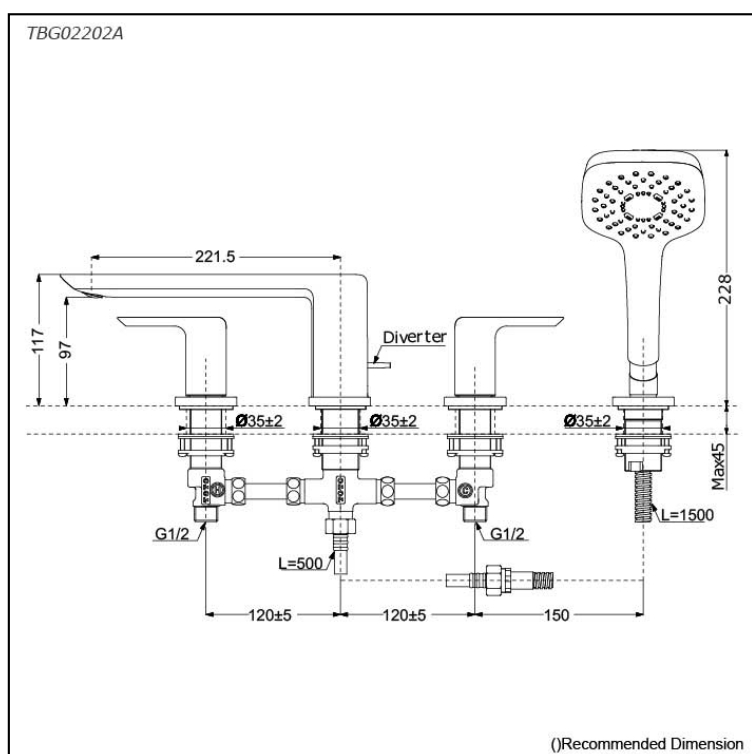

GR Series Bath & Shower Set (4-Holes)

Features

- Design Concept is gorgeous and regal
- Safety control with heat insulating handle.
- 1 mode function hand shower (Square Shape, Comfort Wave)

Specifications

Finish: Chrome
 Material: Brass (Faucet)
 Plastic (Hand Shower)
 Water Pressure: 0.1Mpa~1.0Mpa

Parts description

- **TBG02202A**
Bath & Shower Set (4-Holes)

Flow Rate

TBG02202A