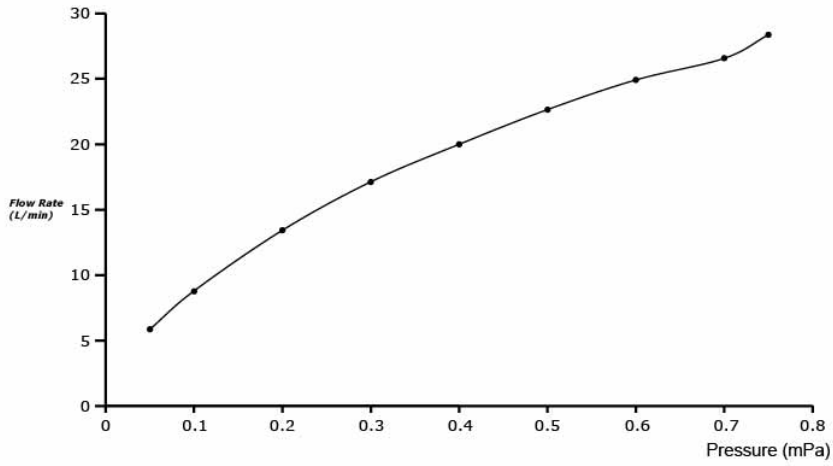

GR Series Floor-standing Bath & Shower Set

Features

- Design Concept is Gorgeous and Regal
- 1 mode function hand shower (Comfort Wave)

Specifications

Finish: Chrome
Material: Brass (Faucet)
Plastic (Hand Shower)

Parts description

- **TBG02306A**
Floor-standing Bath & Shower Set
- **TBN01105B**
Floor-standing Bathtub Filler Base

Flow Rate

TBG02306A /
TBN01105B

Spout

Flow Rate

TBG02306A /
TBN01105B

Hand Shower