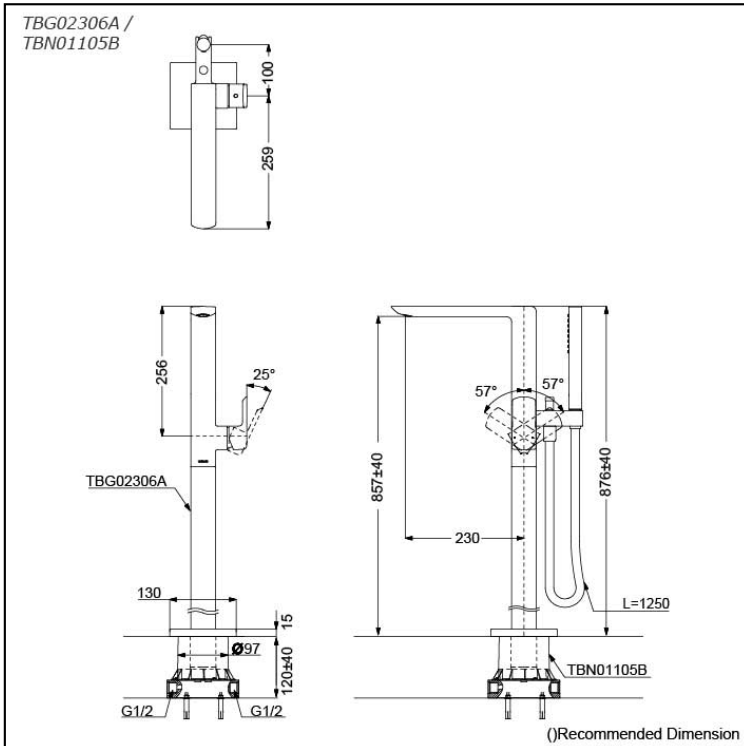

GR Series Floor-standing Bath & Shower Set

Features

- Design Concept is Gorgeous and Regal
- 1 mode function hand shower (Comfort Wave)

Specifications

Finish: Chrome
Material: Brass (Faucet)
Plastic (Hand Shower)

Parts description

- **TBG02306A**
Floor-standing Bath & Shower Set
- **TBN01105B**
Floor-standing Bathtub Filler Base

Flow Rate

TBG02306A /
TBN01105B

Spout

Flow Rate

TBG02306A /
TBN01105B

Hand Shower