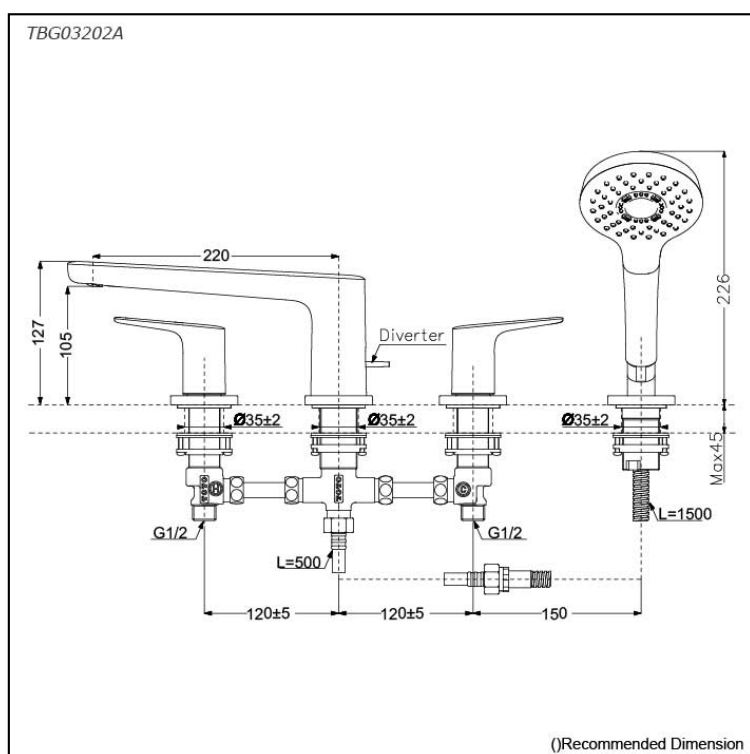

### Specifications

Finish: Chrome  
 Material: Brass (Faucet)  
 Plastic (Hand Shower)  
 Water Pressure: 0.1Mpa~1.0Mpa

### Parts description

- **TBG03202A**  
Bath & Shower Set (4-Holes)