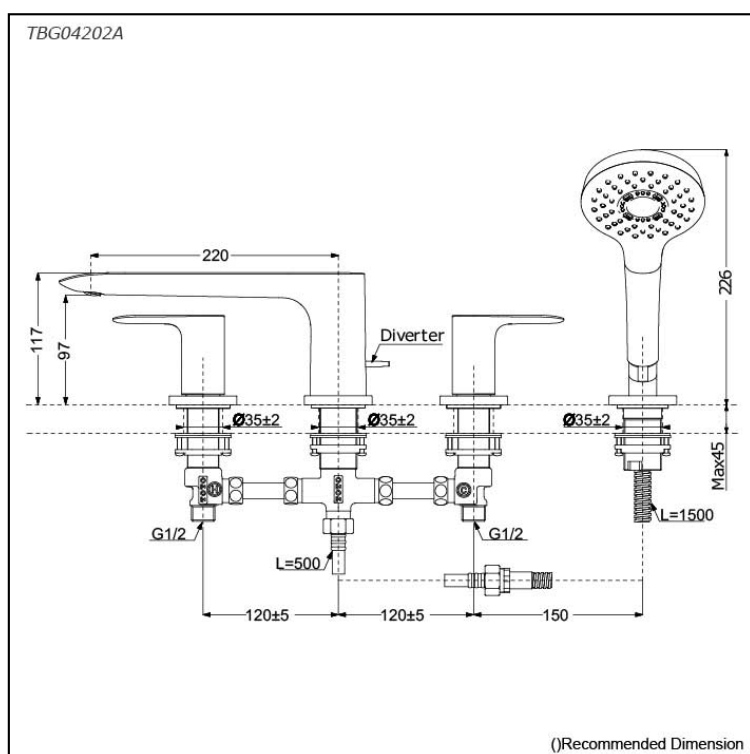

### Features

- Contemporary styling
- TOTO original cartridge for smooth control
- Safety control with heat insulating handle.
- High corrosion resistance plating
- 1 mode function hand shower (Round shape, Comfort Wave)

### Specifications

Finish:	Chrome
Material:	Brass (Faucet) Plastic (Hand Shower)
Water Pressure:	0.1Mpa~1.0Mpa

### Parts description

- **TBG04202A**  
Bath & Shower Set (4-Holes)