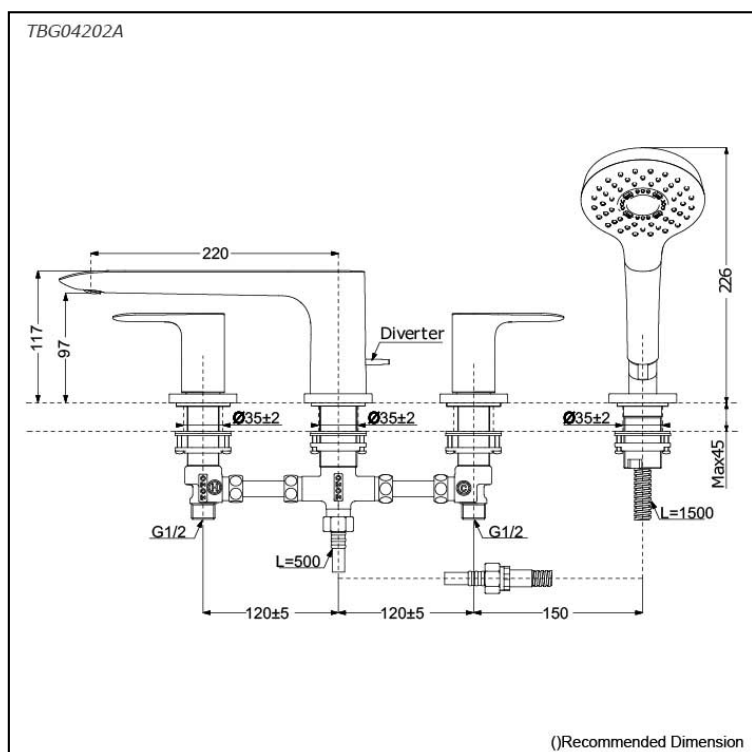

GA Series Bath & Shower Set (4-Holes)

Features

- Contemporary styling
- TOTO original cartridge for smooth control
- Safety control with heat insulating handle.
- High corrosion resistance plating
- 1 mode function hand shower (Round shape, Comfort Wave)

Specifications

Finish:	Chrome
Material:	Brass (Faucet) Plastic (Hand Shower)
Water Pressure:	0.1Mpa~1.0Mpa

Parts description

- **TBG04202A**
Bath & Shower Set (4-Holes)

Flow Rate

TBG04202A