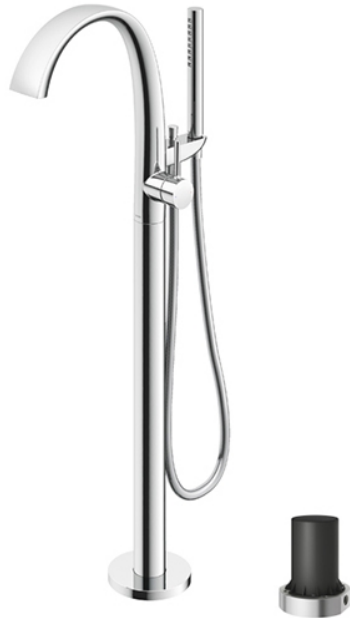

ZN Series  
Floor-Standing Bath & Shower Set

### Features

- Design Concept is Gorgeous and Organic
- 1 mode function hand shower (Round Shape, Comfort Wave)

### Specifications

Material: Brass (Faucet)  
Brass (Hand Shower)

Water Pressure: 0.05MPa~1.0MPa

### Parts description

- **TBP01301A**  
Floor-Standing Bath & Shower Set
- **TBN01105B**  
Floor Standing Bathtub Filler Base