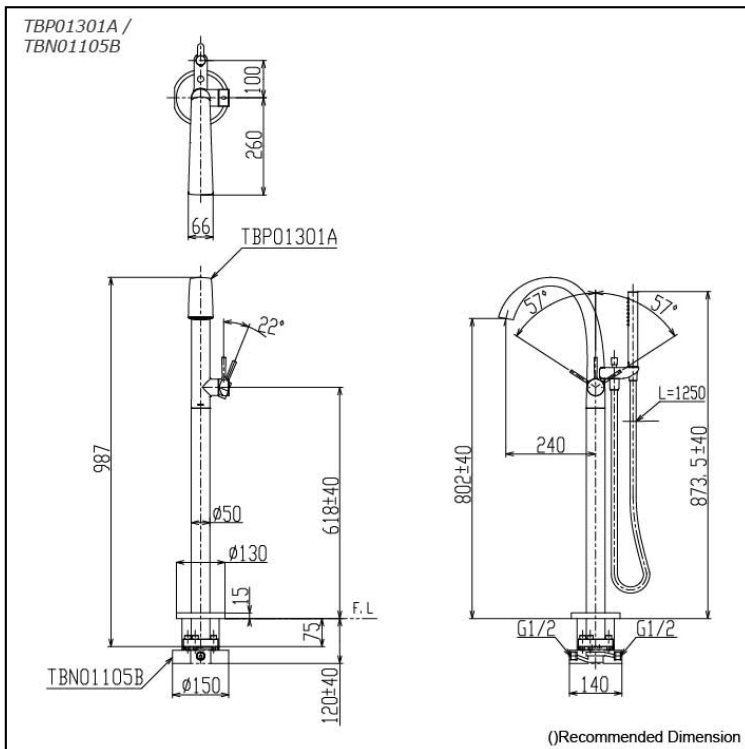

### Specifications

Material: Brass (Faucet)  
Brass (Hand Shower)

Water Pressure: 0.05MPa~1.0MPa

### Parts description

- **TBP01301A**  
Floor-Standing Bath & Shower Set
- **TBN01105B**  
Floor Standing Bathtub Filler Base

### Flow Rate

TBP01301A /  
TBN01105B

Spout