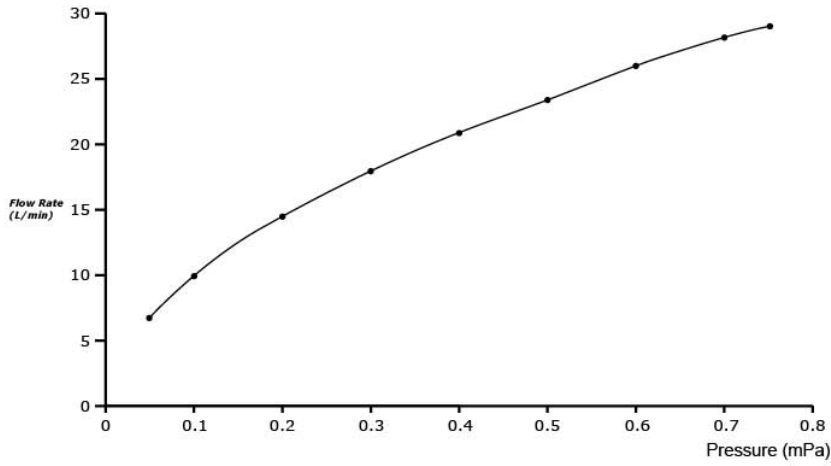

### Flow Rate

TBP01301A /  
TBN01105B

Spout