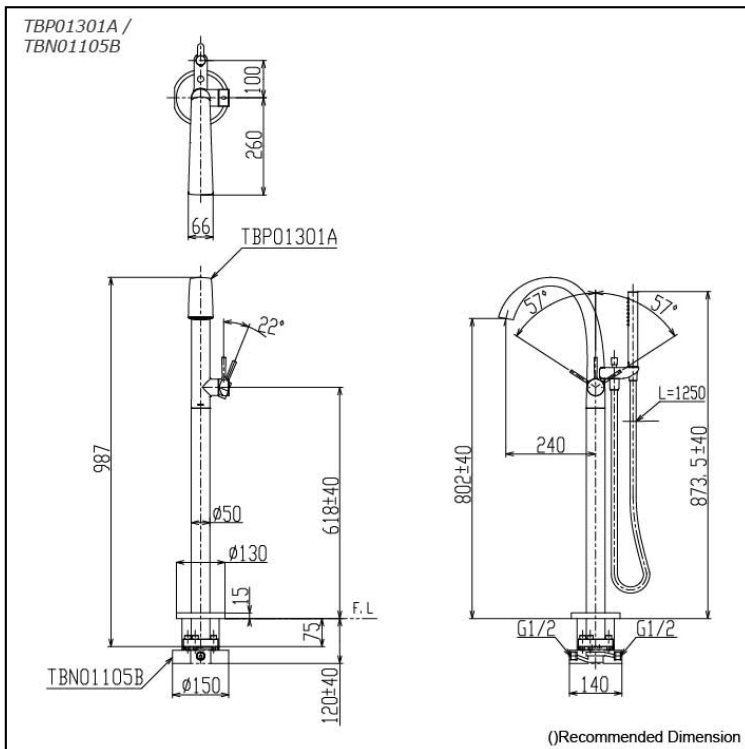

Colors

TBP01301A #BN (Brushed Nickel)
TBP01301A #PC (Polished Chrome)