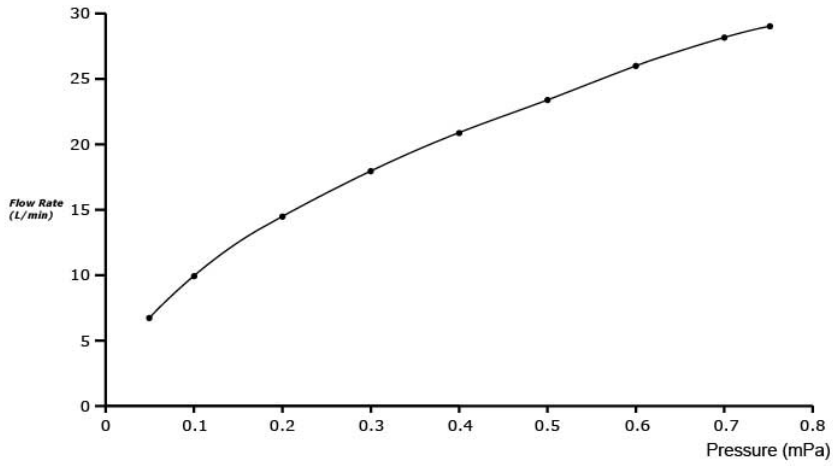

## Flow Rate

TBP01301A /  
TBN01105B

Spout

## Flow Rate

TBP01301A /  
TBN01105B

Hand Shower