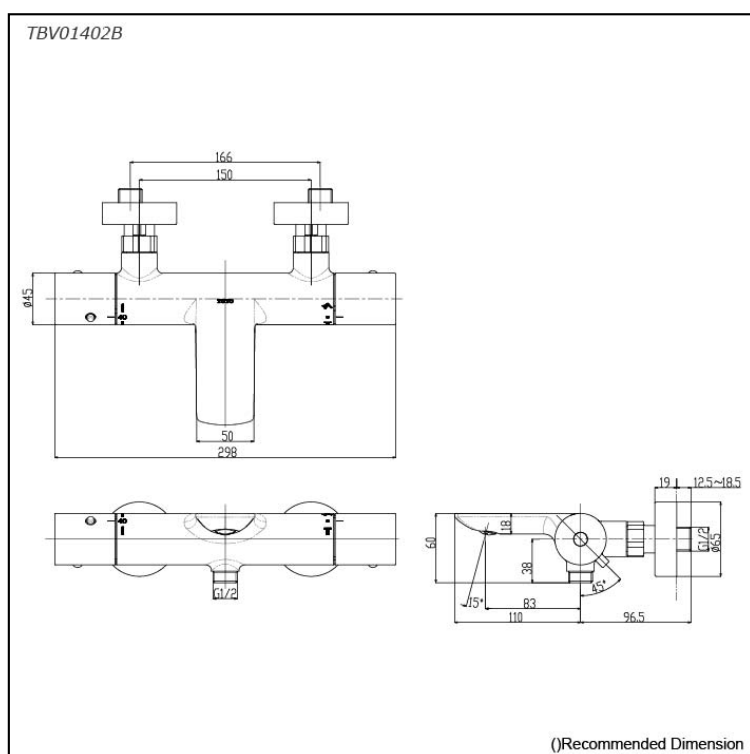

### Specifications

Finish: Chrome  
 Material: Brass  
 Water Pressure: 0.05MPa~0.5MPa

### Parts description

- **TBV01402B**  
 Thermostat Shower (Shower & Bath)