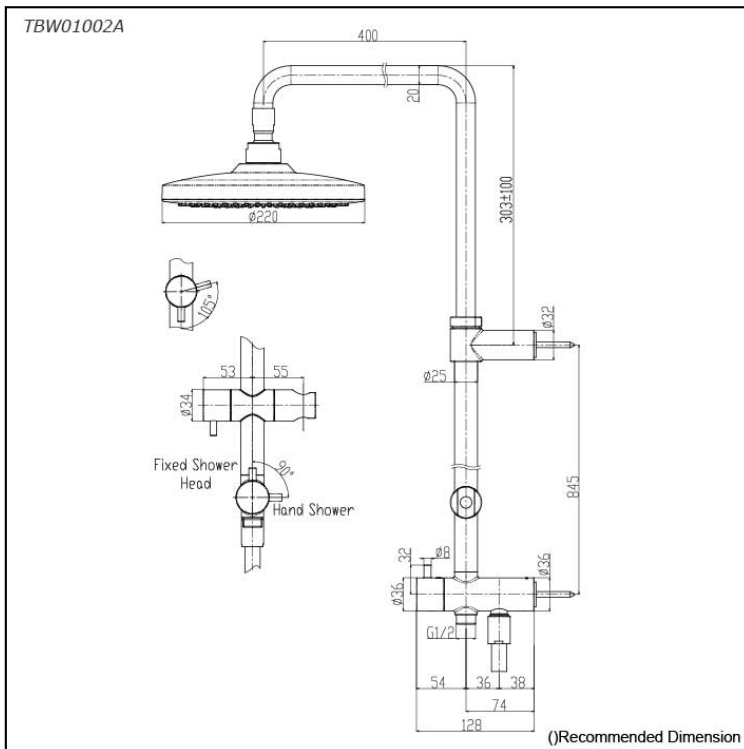

### Specifications

Water Pressure: 0.05 Mpa ~ 1.0 Mpa

Finish: Chrome

Material: Brass (Body)  
Plastic (Shower)

Dimension: Diameter: 220mm

Shape: Round

### Parts description

- **TBW01002A**  
Shower Column  
Round Overhead Shower (w/o Hand Shower and Mixer) (2 mode)

### Flow Rate

TBW01002A