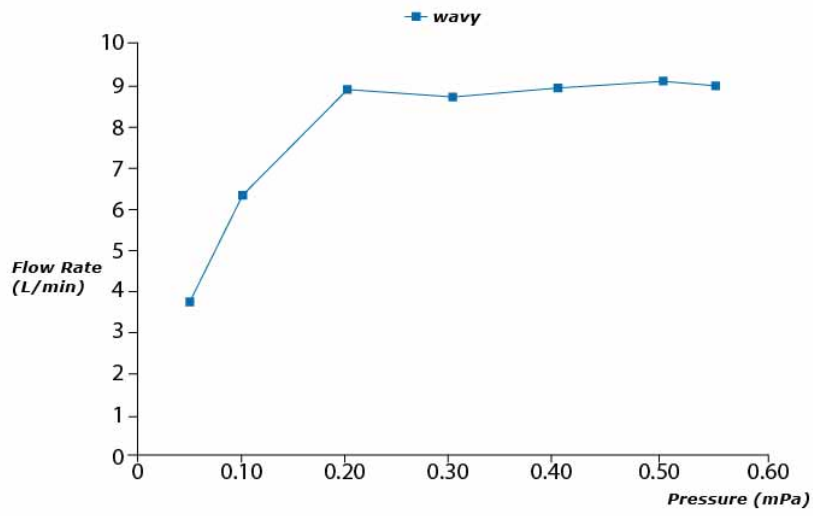

G Selection
Over Head Shower
(Wall Type) (2 mode)

Features

- 2 mode functions, Round shape over head shower (Comfort Wave & Warm Spa)
- Safety with anti-drop mechanism

Specifications

Water Pressure: 0.05 Mpa ~ 1.0 Mpa
 Finish: Chrome
 Material: Brass (Body)
 ABS Plastic (Shower)
 Shape: Round
 Size: Diameter: 220mm

Parts description

- **TBW01004A**
Over Head Shower (Wall Type) (2 mode)

Flow Rate

TBW01004A

Flow Rate

TBW01004A