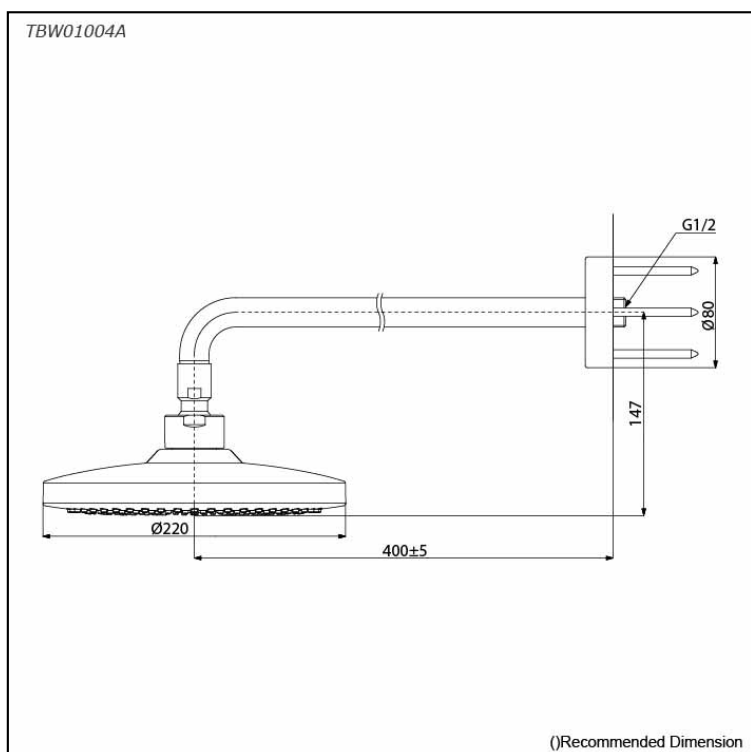

G Selection
Over Head Shower
(Wall Type) (2 mode)

Features

- 2 mode functions, Round shape over head shower (Comfort Wave & Warm Spa)
- Safety with anti-drop mechanism

Specifications

Water Pressure: 0.05 Mpa ~ 1.0 Mpa
 Finish: Chrome
 Material: Brass (Body)
 ABS Plastic (Shower)
 Shape: Round
 Size: Diameter: 220mm

Parts description

- **TBW01004A**
Over Head Shower (Wall Type) (2 mode)

Flow Rate

TBW01004A

Flow Rate

TBW01004A