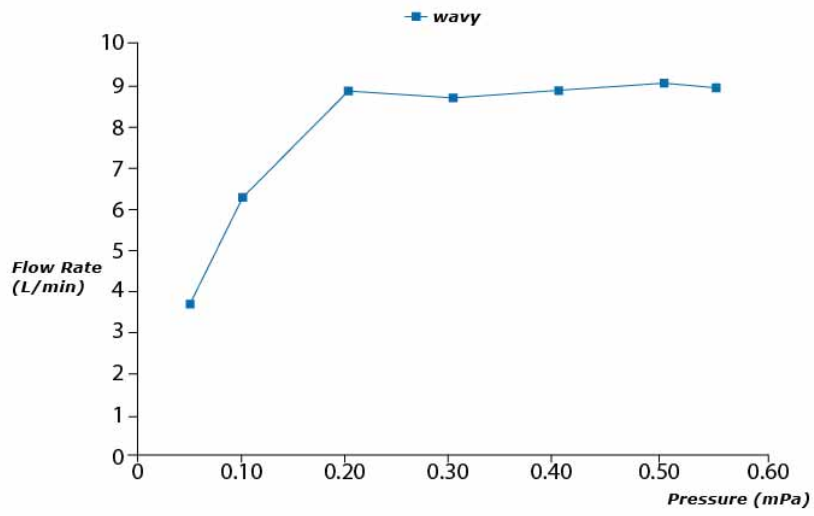

G Selection
Over Head Shower
(Wall Type) (2 mode)

Features

- 2 mode functions, Round shape over head shower (Comfort Wave & Warm Spa)
- Safety with anti-drop mechanism

Specifications

Water Pressure:	0.05 Mpa ~ 1.0 Mpa
Finish:	Chrome
Material:	Brass (Body) ABS Plastic (Shower)
Size:	220mm
Shape:	Square

Parts description

- **TBW02004A**
Over Head Shower (Wall Type) (2 mode)

Flow Rate

TBW02004A

Flow Rate

TBW02004A