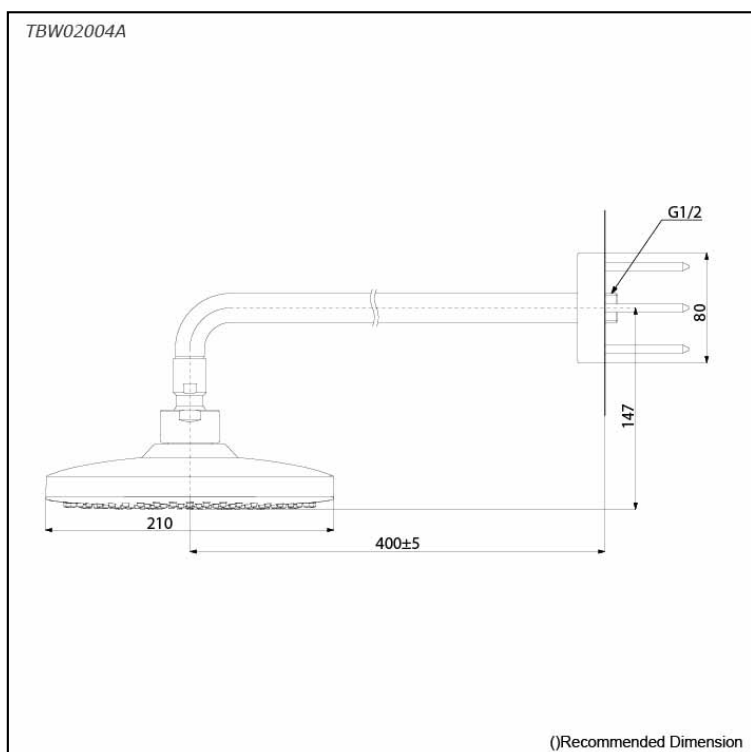

G Selection
Over Head Shower
(Wall Type) (2 mode)

Features

- 2 mode functions, Round shape over head shower (Comfort Wave & Warm Spa)
- Safety with anti-drop mechanism

Specifications

Water Pressure:	0.05 Mpa ~ 1.0 Mpa
Finish:	Chrome
Material:	Brass (Body) ABS Plastic (Shower)
Size:	220mm
Shape:	Square

Parts description

- **TBW02004A**
Over Head Shower (Wall Type) (2 mode)

Flow Rate

TBW02004A

Flow Rate

TBW02004A