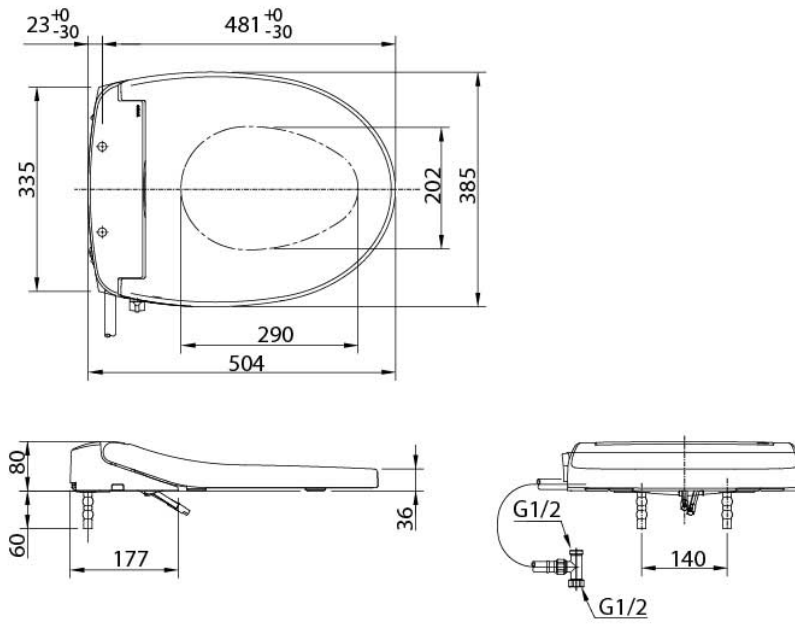

Water Pressure: 0.05MPa~0.5MPa

Material: PP
(Seat and Cover)

Size: 385W x 504D x 80H mm

Parts description

- **TCW07S**
Ecowasher without bidet function Elongated / Regular Adjustable
- **TCW08S**
Ecowasher with bidet function Elongated / Regular Adjustable

Colors

White

**TCW07S
TCW08S**

WASHLET

TCW08S

(Recommended Dimension)