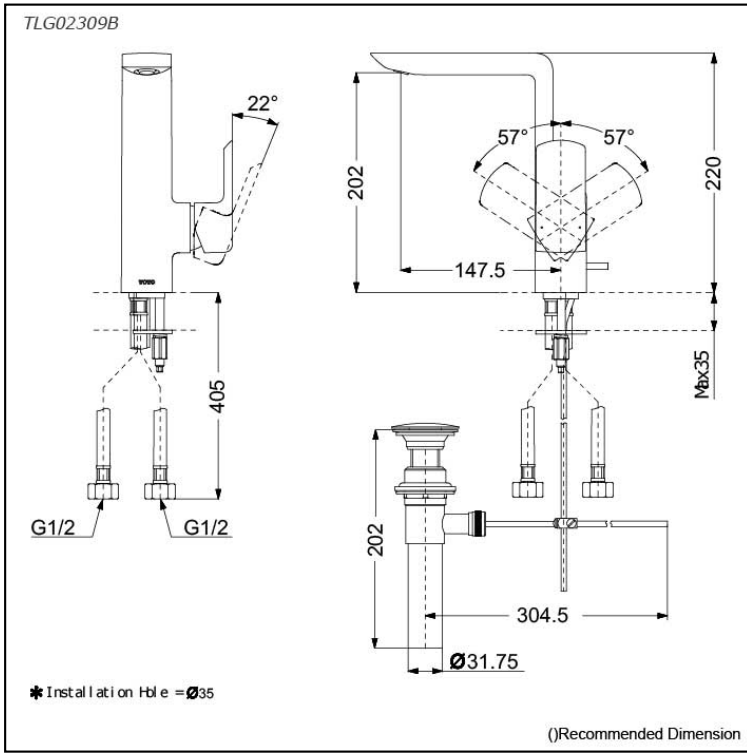

*GR Series
Single Lever Lavatory Faucet
(Side handle)
(w/ Pop-up Waste)*

Features

- Design Concept is Gorgeous and Regal
- Long lasting, comfort glide mechanism for a smooth operation
- High corrosion resistance plating
- TOTO aerated water technology, ECOCAP adds air to the water to achieve full water jet with less amount of water usage.

Specifications

Finish: Chrome

Material: Brass

Parts description

- **TLG02309B**
Single Lever Lavatory Faucet (Side handle)
(w/ Pop-up Waste)

TLG02309B

FAUCETS

Flow Rate