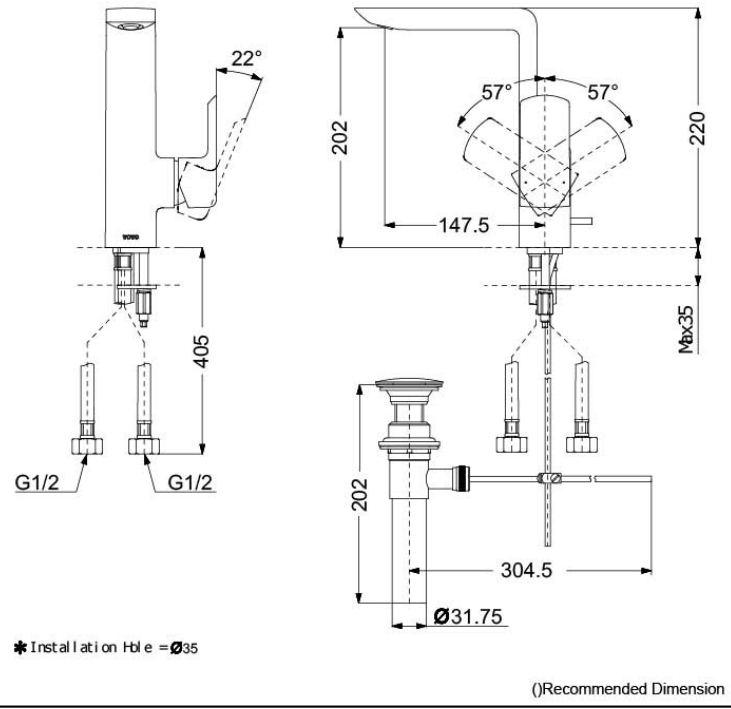

Specifications

Finish: Chrome

Material: Brass

Parts description

- **TLG02309B**
Single Lever Lavatory Faucet (Side handle)
(w/ Pop-up Waste)

TLG02309B

TLG02309B

FAUCETS

Flow Rate

TLG02309B