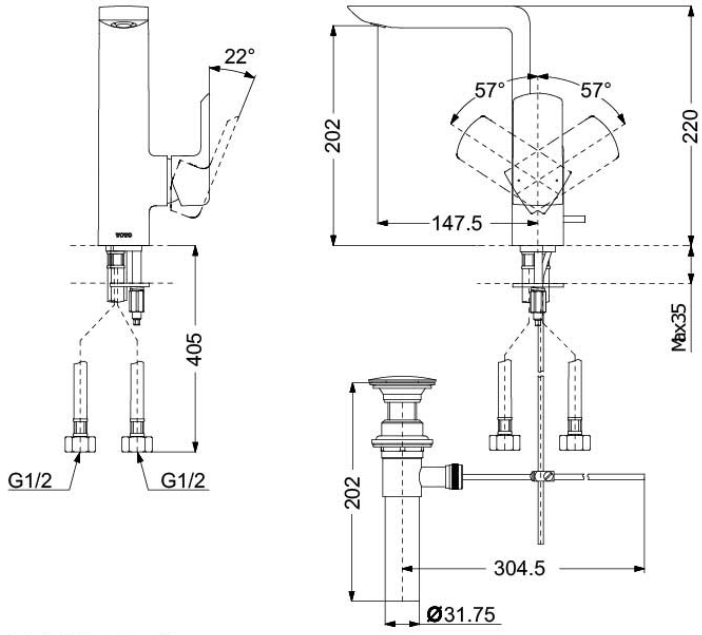

*GR Series  
Single Lever Lavatory Faucet  
(Side handle)  
(w/ Pop-up Waste)*

### **P**arts description

- **TLG02309B**  
Single Lever Lavatory Faucet (Side handle)  
(w/ Pop-up Waste)

TLG02309B

\*Installation Hole = Ø35

(J)Recommended Dimension

TLG02309B

FAUCETS

## Flow Rate

TLG02309B