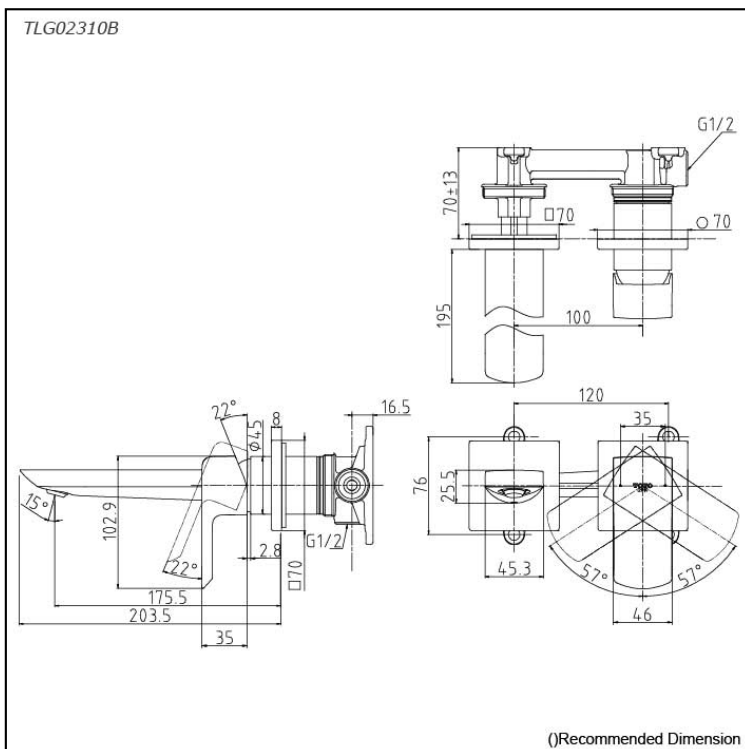

### Specifications

Finish: Chrome  
 Material: Brass  
 Water Pressure: 0.05Mpa~1.0Mpa

### Parts description

- **TLG02310B**  
 Wall-Mount Single Lever Lavatory Faucet  
 (Short Spout) w/o waste fitting

### Flow Rate

TLG02310B