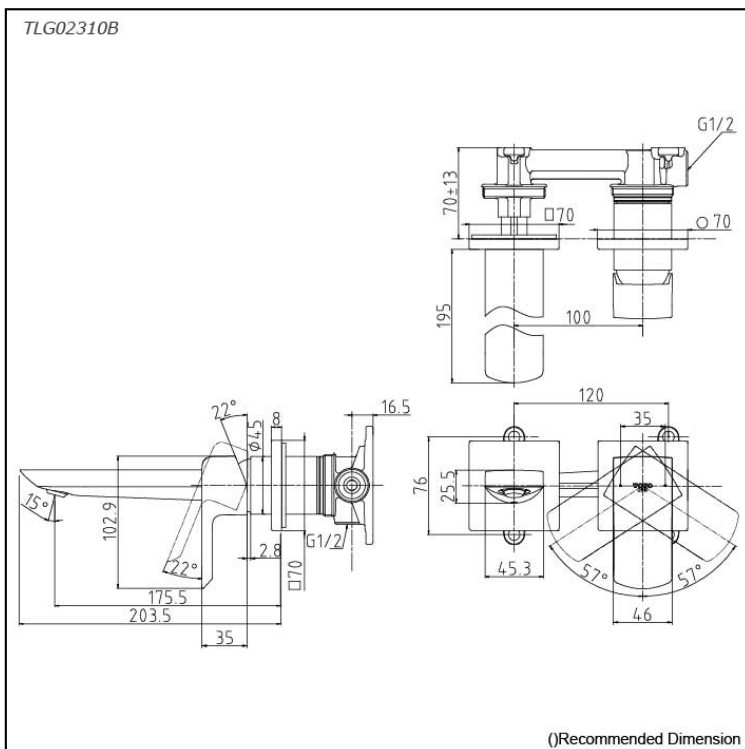

GR Series
 Wall-Mount Single Lever Lavatory Faucet
 (Short Spout) (w/o Pop-up Waste)

Features

- Design Concept is Gorgeous and Regal
- Long lasting, comfort glide mechanism for a smooth operation
- High corrosion resistance plating
- TOTO aerated water technology, ECOCAP adds air to the water to achieve full water jet with less amount of water usage.

Specifications

Finish: Chrome
 Material: Brass
 Water Pressure: 0.05Mpa~1.0Mpa

Parts description

- **TLG02310B**
 Wall-Mount Single Lever Lavatory Faucet
 (Short Spout) w/o waste fitting

Flow Rate

TLG02310B