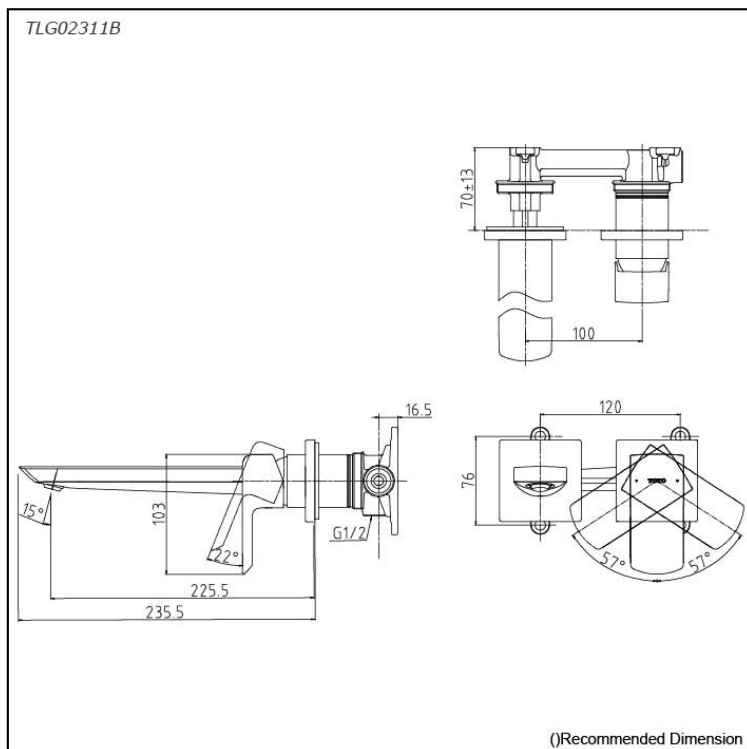

GR Series
 Wall-Mount Single Lever Lavatory Faucet
 (Long Spout) (w/o Pop-up Waste)

Features

- Design Concept is Gorgeous and Regal
- Long lasting, comfort glide mechanism for a smooth operation
- High corrosion resistance plating
- TOTO aerated water technology, ECOCAP adds air to the water to achieve full water jet with less amount of water usage.

Specifications

Finish: Chrome
 Material: Brass
 Water Pressure: 0.05Mpa~1.0Mpa

Parts description

- **TLG02311B**
 Wall-Mounted Single Lever Lavatory Faucet (Long Spout) w/o waste fitting

Flow Rate

TLG02311B