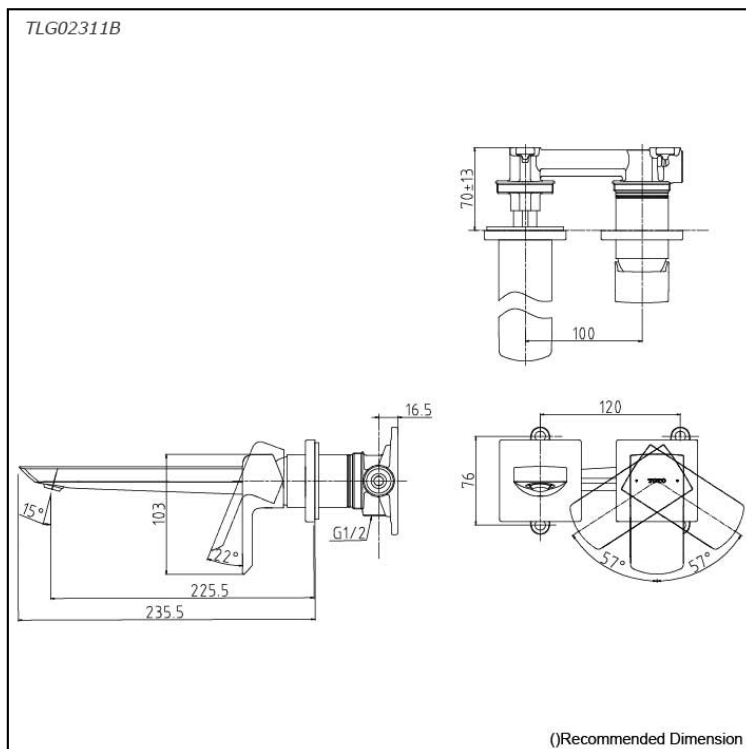

### Specifications

Finish: Chrome  
 Material: Brass  
 Water Pressure: 0.05Mpa~1.0Mpa

### Parts description

- **TLG02311B**  
 Wall-Mounted Single Lever Lavatory Faucet (Long Spout) w/o waste fitting

### Flow Rate

TLG02311B