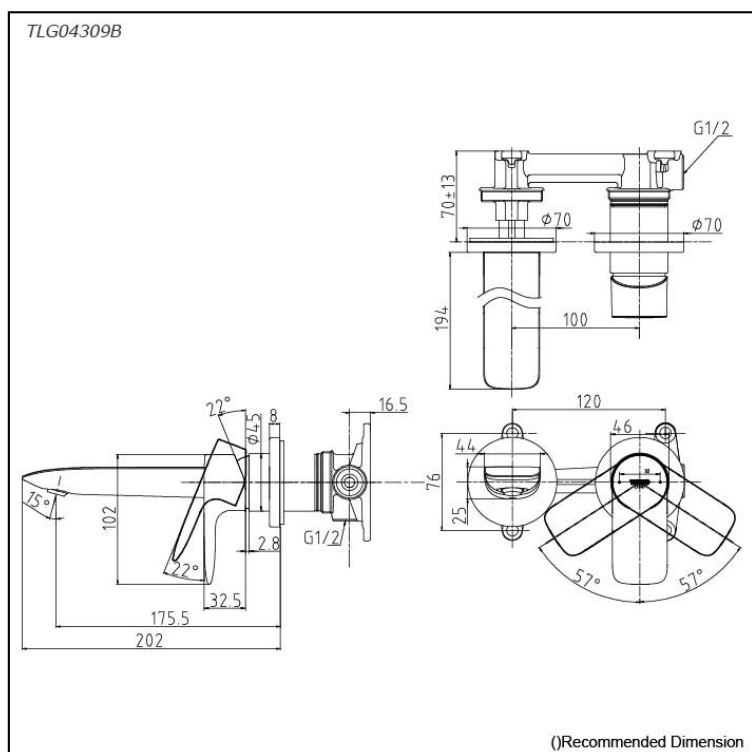

GA Series
 Wall-Mount Single Lever Lavatory Faucet
 (Short Spout) (w/o Pop-up Waste)

Features

- Design Concept is Gorgeous and Advance.
- TOTO original cartridge for smooth control
- High corrosion resistance plating
- TOTO aerated water technology, ECOCAP adds air to the water to achieve full water

Specifications

Finish: Chrome
 Material: Brass
 Water Pressure: 0.05Mpa~1.0Mpa

Parts description

- **TLG04309B**
 Wall-Mount Single Lever Lavatory Faucet
 (Short Spout) (w/o) waste fitting

Flow Rate

TLG04309B