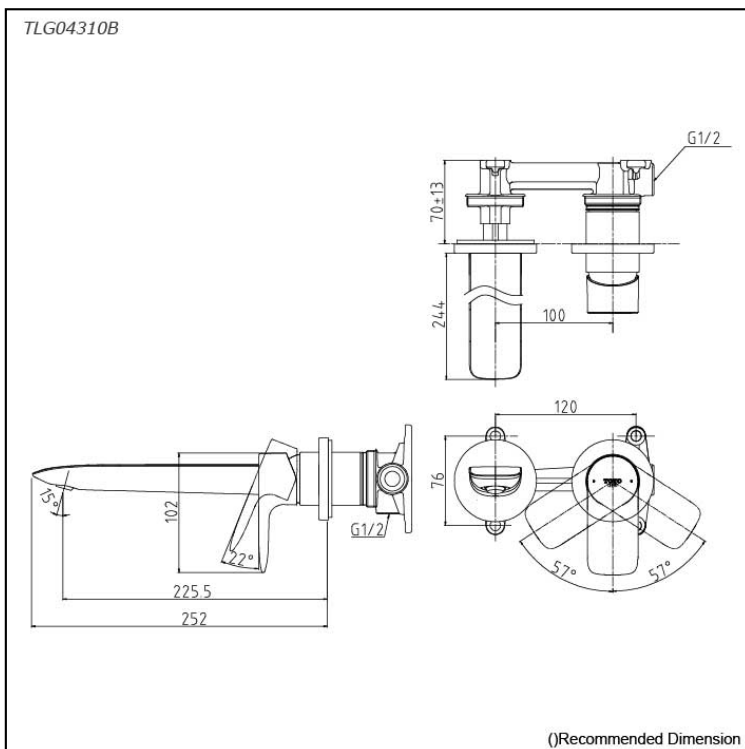

GA Series
 Wall-Mount Single Lever Lavatory Faucet
 (Long Spout) (w/o Pop-up Waste)

Features

- Design Concept is Gorgeous and Advance.
- TOTO original cartridge for smooth control
- High corrosion resistance plating
- TOTO aerated water technology, ECOCAP adds air to the water to achieve full water

Specifications

Finish: Chrome
 Material: Brass
 Water Pressure: 0.05Mpa~1.0Mpa

Parts description

- **TLG04310B**
 Wall-Mount Single Lever Lavatory Faucet
 (Long Spout) (w/o) waste fitting

Flow Rate

TLG04310B