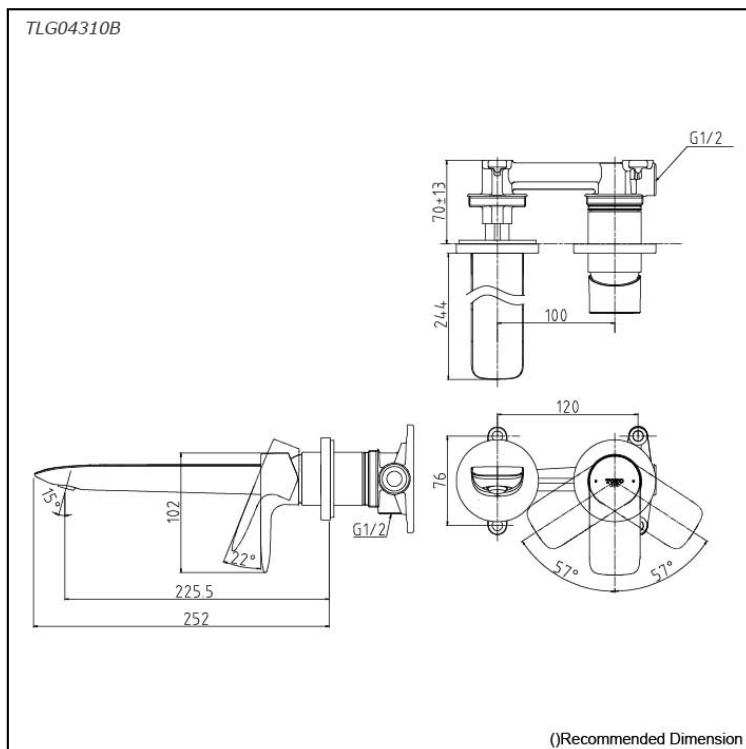

### Specifications

Finish: Chrome  
 Material: Brass  
 Water Pressure: 0.05Mpa~1.0Mpa

### Parts description

- **TLG04310B**  
 Wall-Mount Single Lever Lavatory Faucet  
 (Long Spout) (w/o) waste fitting

### Flow Rate

TLG04310B