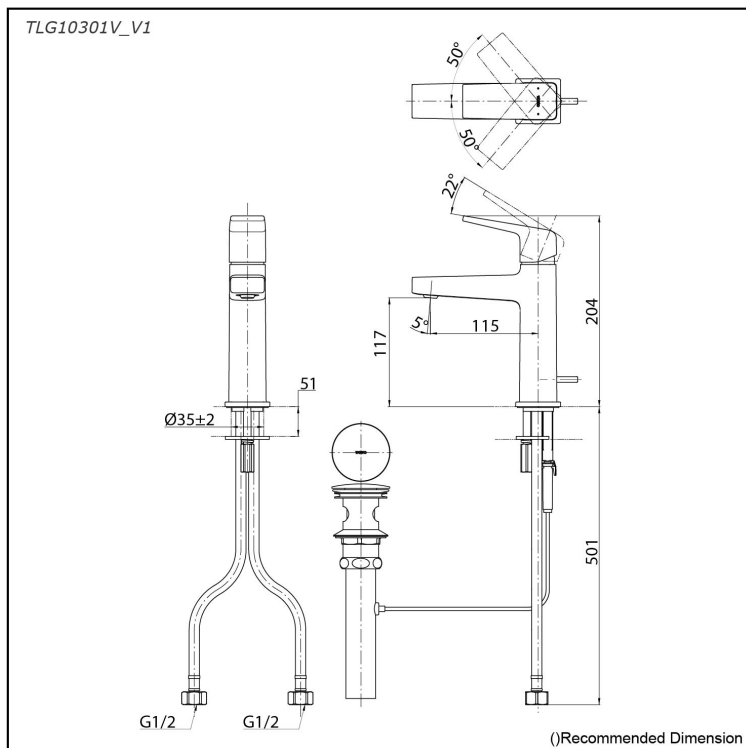

GB Series
Single Lever Lavatory Faucet
(w/ Pop-up Waste)

Features

- Stately squareness and beveled edges imbue a space with dignity
- Gently beveled with balanced highlights accentuate the shape of the gradually narrowing spout
- Easy Installation and Usage
- Long lasting, COMFORT GLIDE mechanism for a smooth operation

Specifications

Finish: Chrome
Material: Brass
Water Pressure: 0.05MPa~1.0MPa

Parts description

- **TLG10301V_V1**
Single Lever Lavatory Faucet
(w/ Pop-up Waste)

reddot winner 2020

Flow Rate

TLG10301V_V1