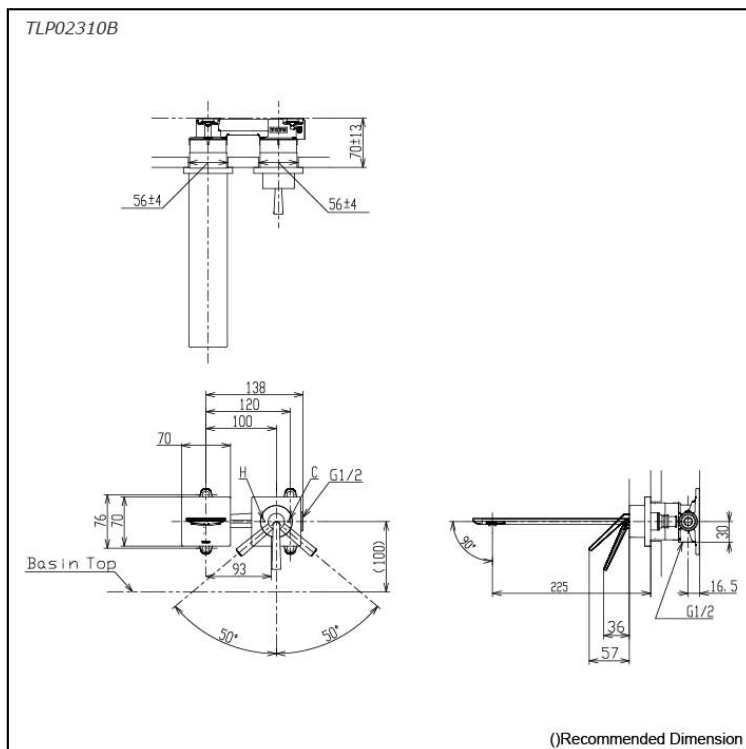

ZL Series
 Wall-Mount Single Lever Lavatory Faucet
 (Long Spout) (w/o Pop-up Waste)

Features

- Design Concept is Gorgeous and Organic
- TOTO original cartridge for smooth control

Specifications

Finish: Chrome
 Material: Stainless Steel
 Water Pressure: 0.05MPa~1.0MPa

Parts description

- **TLP02310B**
 Wall-Mount Single Lever Lavatory Faucet
 (Long Spout) (w/o Waste Fittings)

Flow Rate

TLP02310B