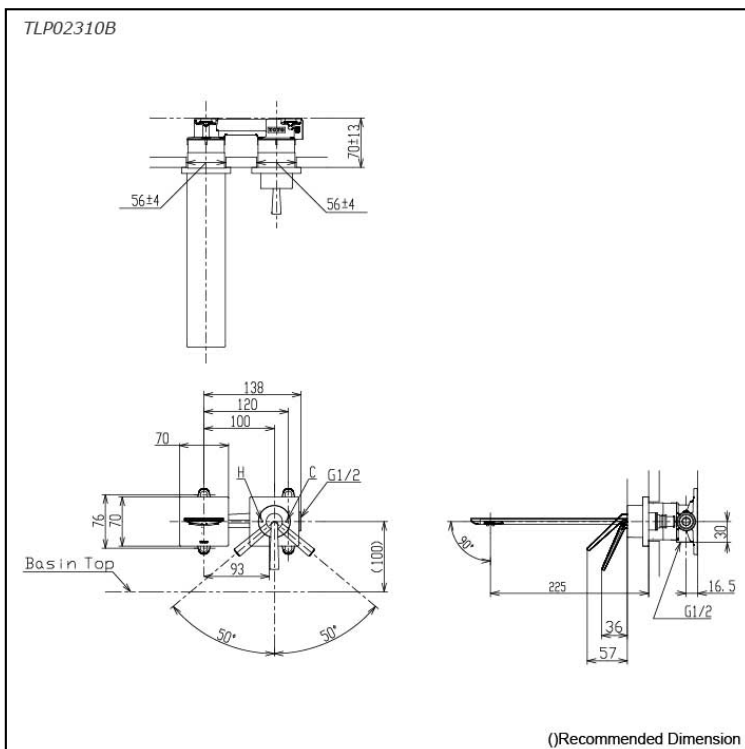

ZL Series
 Wall-Mount Single Lever Lavatory Faucet
 (Long Spout) (w/o Pop-up Waste)

Features

- Design Concept is Gorgeous and Organic
- TOTO original cartridge for smooth control

Specifications

Finish: Chrome
 Material: Stainless Steel
 Water Pressure: 0.05MPa~1.0MPa

Parts description

- **TLP02310B**
 Wall-Mount Single Lever Lavatory Faucet
 (Long Spout) (w/o Waste Fittings)

Flow Rate

TLP02310B