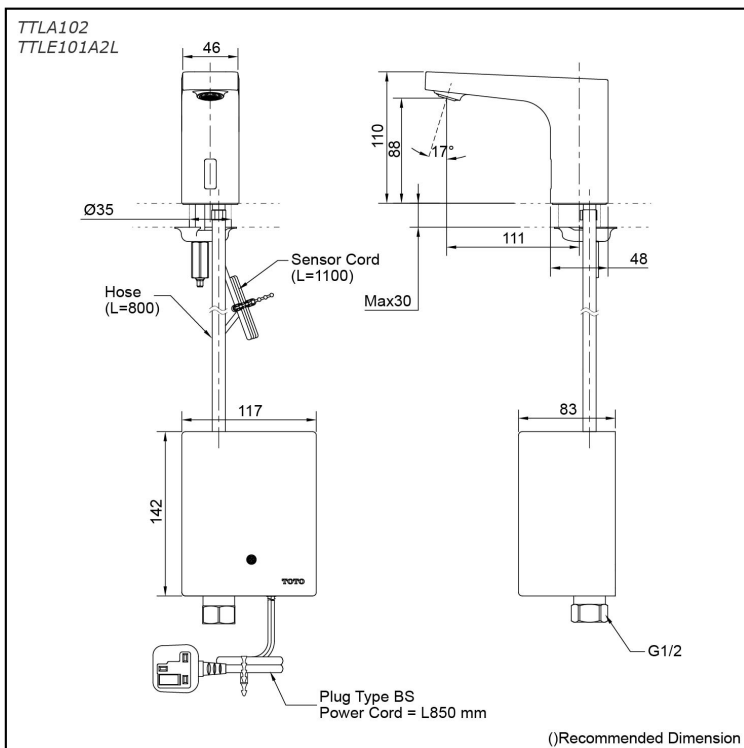

### Specifications

Flow Rate: 2.5L/min  
Water Pressure: 0.05MPa ~ 0.75MPa  
Finish: Nickel Chrome

### Parts description

- **TTLA102**  
Auto Faucet (Spout Only)
- **TTLE101A2L**  
AC 220V Operated Controller  
(Cold Water Only)