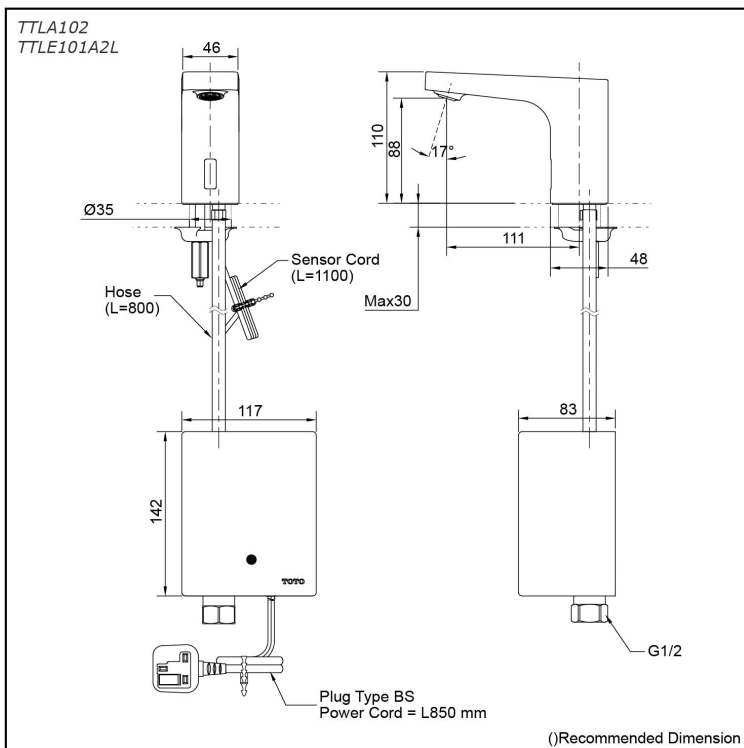

Auto Faucet
Deck Mounted
(Cold Water Only)

Features

- Automatic sensor saves water, ensuring the tap is never left running
- Hands-free usage increases hygiene
- Tempered glass sensor window - protection against vandalism

Specifications

Flow Rate: 2.5L/min
Water Pressure: 0.05MPa ~ 0.75MPa
Finish: Nickel Chrome

Parts description

- **TTLA102**
Auto Faucet (Spout Only)
- **TTLE101A2L**
AC 220V Operated Controller
(Cold Water Only)

Flow Rate

TTLA102
TTLE101A2L