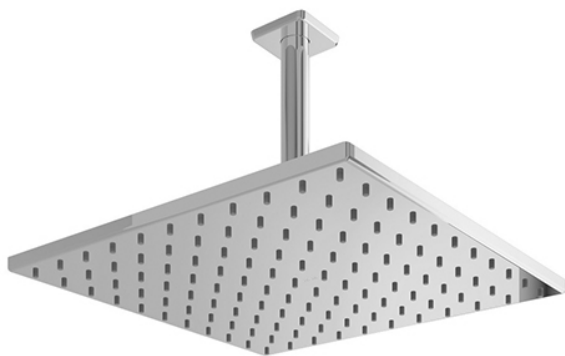

### Fixed Shower Head (Ceiling Type)

### Features

- Classic Styling
- Simple profile with clean curves creates a neat environment
- Safety with anti-drop mechanism

### Specifications

Water Pressure: 0.05 Mpa ~ 1.0 Mpa

Shape: Square

Size: 300mm x 300mm

### Parts description

- **TX491SI**  
Fixed Shower Head (Ceiling Type)