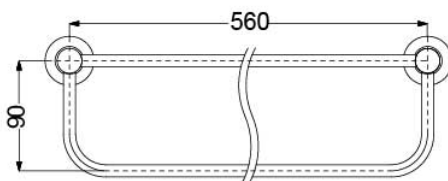

### Specifications

YH406RC:	165W x 55D x 83H mm
YTT406C:	Diameter - 145 x 55D mm
YTS406BC:	560W x 200D x 90H mm

### Parts description

- **YH406RC**  
Paper Holder
- **YTT406C**  
Towel Ring
- **YTS406BC**  
Towel Shelf

YTT406C

(Recommended Dimension)

YTS406BC

(Recommended Dimension)