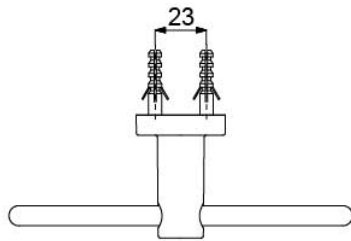

### Specifications

YH406RC:	165W x 55D x 83H mm
YTT406C:	Diameter - 145 x 55D mm
YTS406BC:	560W x 200D x 90H mm

### Parts description

- **YH406RC**  
Paper Holder
- **YTT406C**  
Towel Ring
- **YTS406BC**  
Towel Shelf

YTT406C

(Recommended Dimension)

YTS406BC

(Recommended Dimension)