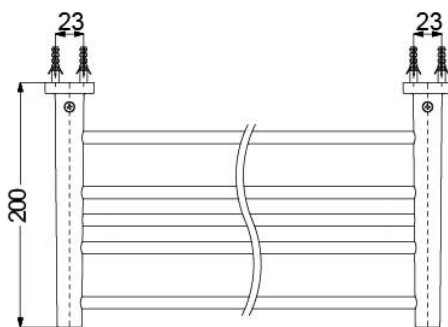

### Specifications

YH406RC:	165W x 55D x 83H mm
YTT406C:	Diameter - 145 x 55D mm
YTS406BC:	560W x 200D x 90H mm

### Parts description

- **YH406RC**  
Paper Holder
- **YTT406C**  
Towel Ring
- **YTS406BC**  
Towel Shelf

YTT406C

(Recommended Dimension)

YTS406BC

(Recommended Dimension)