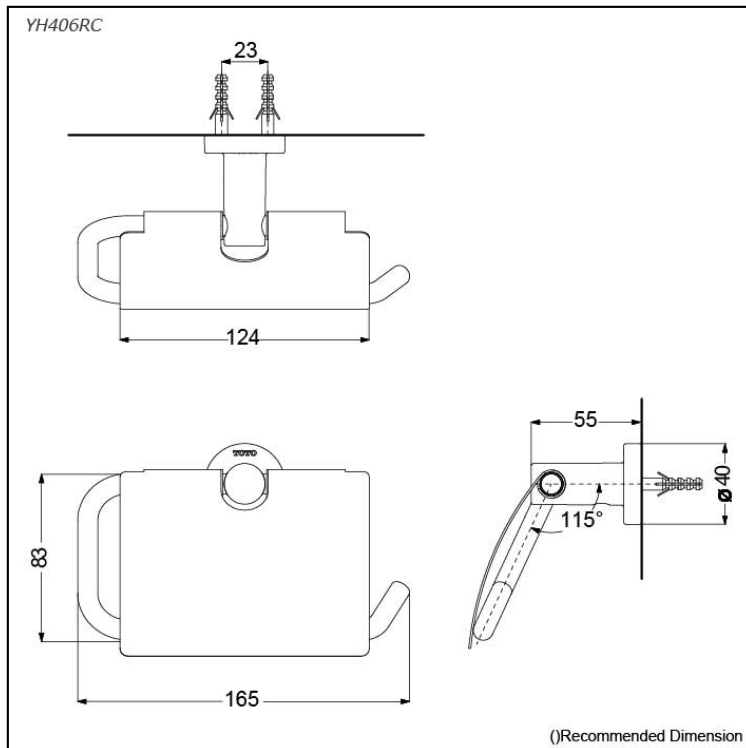

### Specifications

YH406RC:	165W x 55D x 83H mm
YTT406C:	Diameter - 145 x 55D mm
YTS406BC:	560W x 200D x 90H mm

### Parts description

- **YH406RC**  
Paper Holder
- **YTT406C**  
Towel Ring
- **YTS406BC**  
Towel Shelf

YTT406C

(Recommended Dimension)

YTS406BC

(Recommended Dimension)