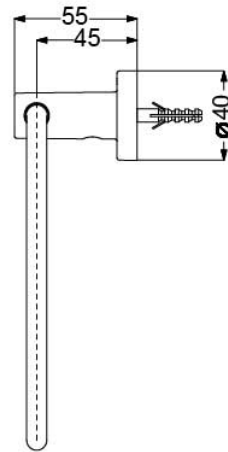

### Specifications

YH406RC:	165W x 55D x 83H mm
YTT406C:	Diameter - 145 x 55D mm
YTS406BC:	560W x 200D x 90H mm

### Parts description

- **YH406RC**  
Paper Holder
- **YTT406C**  
Towel Ring
- **YTS406BC**  
Towel Shelf

YTT406C

(Recommended Dimension)

YTS406BC

(Recommended Dimension)