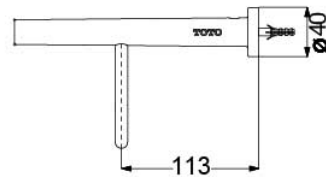

### Specifications

YH406RC:	165W x 55D x 83H mm
YTT406C:	Diameter - 145 x 55D mm
YTS406BC:	560W x 200D x 90H mm

### Parts description

- **YH406RC**  
Paper Holder
- **YTT406C**  
Towel Ring
- **YTS406BC**  
Towel Shelf

YTT406C

(Recommended Dimension)

YTS406BC

(Recommended Dimension)