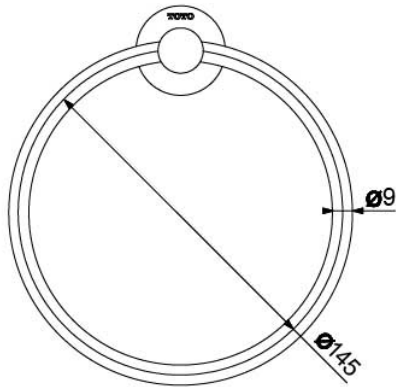

### Specifications

YH406RC:	165W x 55D x 83H mm
YTT406C:	Diameter - 145 x 55D mm
YTS406BC:	560W x 200D x 90H mm

### Parts description

- **YH406RC**  
Paper Holder
- **YTT406C**  
Towel Ring
- **YTS406BC**  
Towel Shelf

YTT406C

(Recommended Dimension)

YTS406BC

(Recommended Dimension)