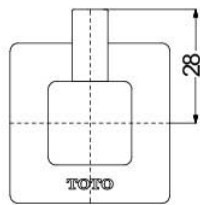

*L Selection
Accessories Set*

Features

- Gorgeous and Generous Design
- Beautiful Curves, Noble Quality
- Easy to use and install

Specifications

YH408RC:	165W x 55D x 83H mm
YTT408C:	229W x 55D x 99H mm
YTS408BC:	560W x 200D x 90H mm
YRH408C:	40W x 55D x 48H mm
YT408S6RC:	650W x 55D x 40H mm

Parts description

- **YH408RC**
Paper Holder
- **YTT408C**
Towel Ring
- **YTS408BC**
Towel Shelf
- **YRH408C**
Robe Hook
- **YT408S6RC**
Towel Bar

YTT408C

(Recommended Dimension)

YTS408BC

(Recommended Dimension)

YRH408C

(Recommended Dimension)

YT408S6RC

(Recommended Dimension)