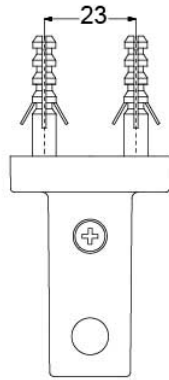

*L Selection
Accessories Set*

Features

- Gorgeous and Generous Design
- Beautiful Curves, Noble Quality
- Easy to use and install

Specifications

YH408RC:	165W x 55D x 83H mm
YTT408C:	229W x 55D x 99H mm
YTS408BC:	560W x 200D x 90H mm
YRH408C:	40W x 55D x 48H mm
YT408S6RC:	650W x 55D x 40H mm

Parts description

- **YH408RC**
Paper Holder
- **YTT408C**
Towel Ring
- **YTS408BC**
Towel Shelf
- **YRH408C**
Robe Hook
- **YT408S6RC**
Towel Bar

YTT408C

(Recommended Dimension)

YTS408BC

(Recommended Dimension)

YRH408C

(Recommended Dimension)

YT408S6RC

(Recommended Dimension)