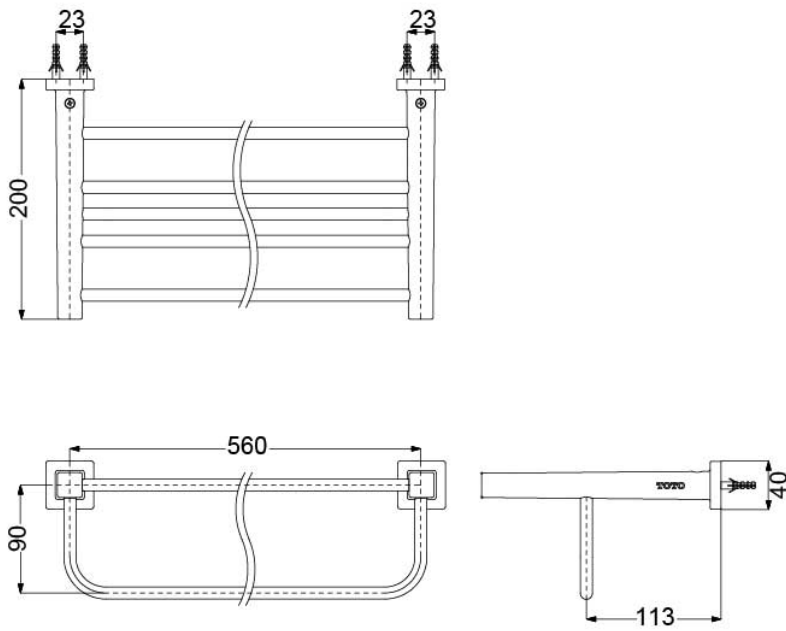

*L Selection
Accessories Set*

Features

- Gorgeous and Generous Design
- Beautiful Curves, Noble Quality
- Easy to use and install

Specifications

YH408RC:	165W x 55D x 83H mm
YTT408C:	229W x 55D x 99H mm
YTS408BC:	560W x 200D x 90H mm
YRH408C:	40W x 55D x 48H mm
YT408S6RC:	650W x 55D x 40H mm

Parts description

- **YH408RC**
Paper Holder
- **YTT408C**
Towel Ring
- **YTS408BC**
Towel Shelf
- **YRH408C**
Robe Hook
- **YT408S6RC**
Towel Bar

YTT408C

(Recommended Dimension)

YTS408BC

(Recommended Dimension)

YRH408C

(Recommended Dimension)

YT408S6RC

(Recommended Dimension)