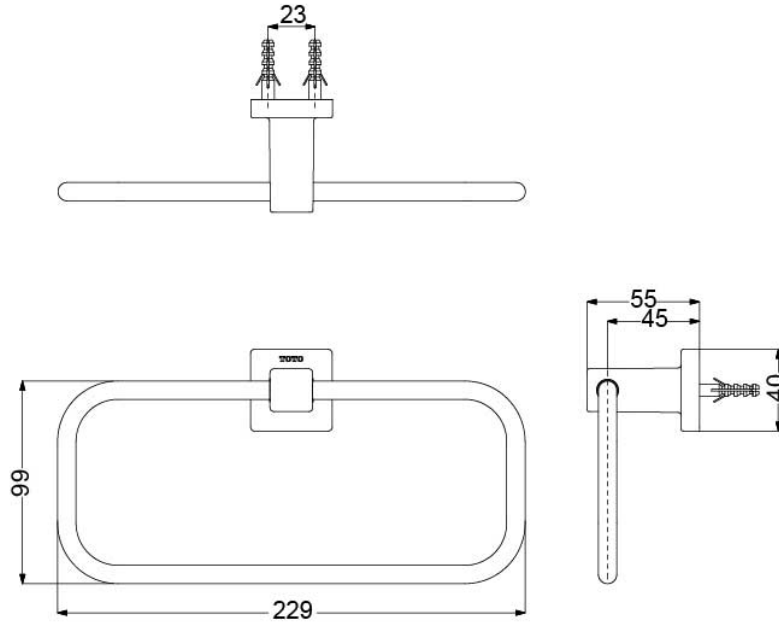

*L Selection
Accessories Set*

Features

- Gorgeous and Generous Design
- Beautiful Curves, Noble Quality
- Easy to use and install

Specifications

YH408RC:	165W x 55D x 83H mm
YTT408C:	229W x 55D x 99H mm
YTS408BC:	560W x 200D x 90H mm
YRH408C:	40W x 55D x 48H mm
YT408S6RC:	650W x 55D x 40H mm

Parts description

- **YH408RC**
Paper Holder
- **YTT408C**
Towel Ring
- **YTS408BC**
Towel Shelf
- **YRH408C**
Robe Hook
- **YT408S6RC**
Towel Bar

YTT408C

(Recommended Dimension)

YTS408BC

(Recommended Dimension)

YRH408C

(Recommended Dimension)

YT408S6RC

(Recommended Dimension)