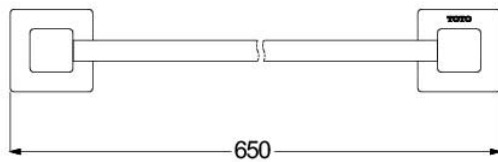

*L Selection
Accessories Set*

Features

- Gorgeous and Generous Design
- Beautiful Curves, Noble Quality
- Easy to use and install

Specifications

YH408RC:	165W x 55D x 83H mm
YTT408C:	229W x 55D x 99H mm
YTS408BC:	560W x 200D x 90H mm
YRH408C:	40W x 55D x 48H mm
YT408S6RC:	650W x 55D x 40H mm

Parts description

- **YH408RC**
Paper Holder
- **YTT408C**
Towel Ring
- **YTS408BC**
Towel Shelf
- **YRH408C**
Robe Hook
- **YT408S6RC**
Towel Bar

YTT408C

(Recommended Dimension)

YTS408BC

(Recommended Dimension)

YRH408C

(Recommended Dimension)

YT408S6RC

(Recommended Dimension)