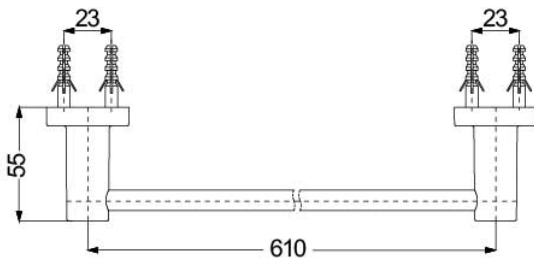

*L Selection
Accessories Set*

Features

- Gorgeous and Generous Design
- Beautiful Curves, Noble Quality
- Easy to use and install

Specifications

YH408RC:	165W x 55D x 83H mm
YTT408C:	229W x 55D x 99H mm
YTS408BC:	560W x 200D x 90H mm
YRH408C:	40W x 55D x 48H mm
YT408S6RC:	650W x 55D x 40H mm

Parts description

- **YH408RC**
Paper Holder
- **YTT408C**
Towel Ring
- **YTS408BC**
Towel Shelf
- **YRH408C**
Robe Hook
- **YT408S6RC**
Towel Bar

YTT408C

(Recommended Dimension)

YTS408BC

(Recommended Dimension)

YRH408C

(Recommended Dimension)

YT408S6RC

(Recommended Dimension)