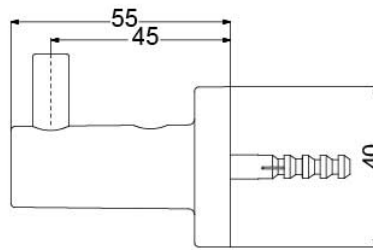

*L Selection
Accessories Set*

Features

- Gorgeous and Generous Design
- Beautiful Curves, Noble Quality
- Easy to use and install

Specifications

YH408RC:	165W x 55D x 83H mm
YTT408C:	229W x 55D x 99H mm
YTS408BC:	560W x 200D x 90H mm
YRH408C:	40W x 55D x 48H mm
YT408S6RC:	650W x 55D x 40H mm

Parts description

- **YH408RC**
Paper Holder
- **YTT408C**
Towel Ring
- **YTS408BC**
Towel Shelf
- **YRH408C**
Robe Hook
- **YT408S6RC**
Towel Bar

YTT408C

(Recommended Dimension)

YTS408BC

(Recommended Dimension)

YRH408C

(Recommended Dimension)

YT408S6RC

(Recommended Dimension)