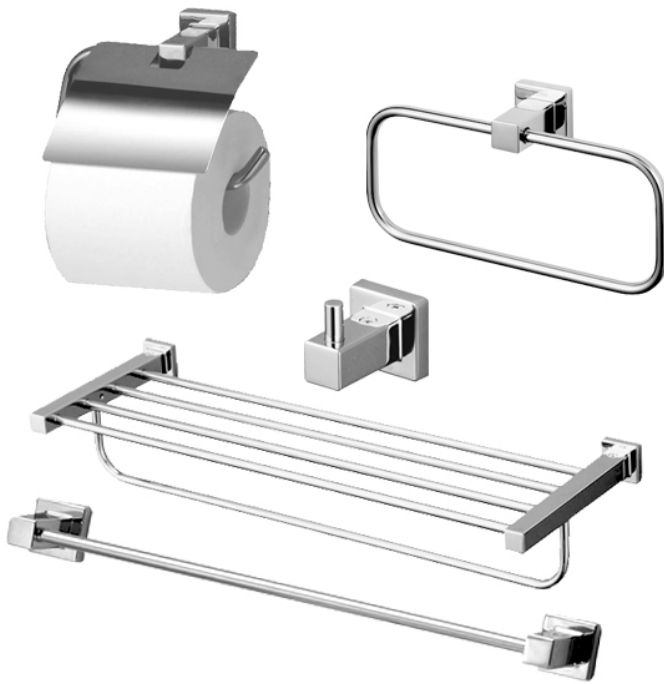

*L Selection
Accessories Set*

Features

- Gorgeous and Generous Design
- Beautiful Curves, Noble Quality
- Easy to use and install

Specifications

YH408RC:	165W x 55D x 83H mm
YTT408C:	229W x 55D x 99H mm
YTS408BC:	560W x 200D x 90H mm
YRH408C:	40W x 55D x 48H mm
YT408S6RC:	650W x 55D x 40H mm

Parts description

- **YH408RC**
Paper Holder
- **YTT408C**
Towel Ring
- **YTS408BC**
Towel Shelf
- **YRH408C**
Robe Hook
- **YT408S6RC**
Towel Bar

YTT408C

(Recommended Dimension)

YTS408BC

(Recommended Dimension)

YRH408C

(Recommended Dimension)

YT408S6RC

(Recommended Dimension)