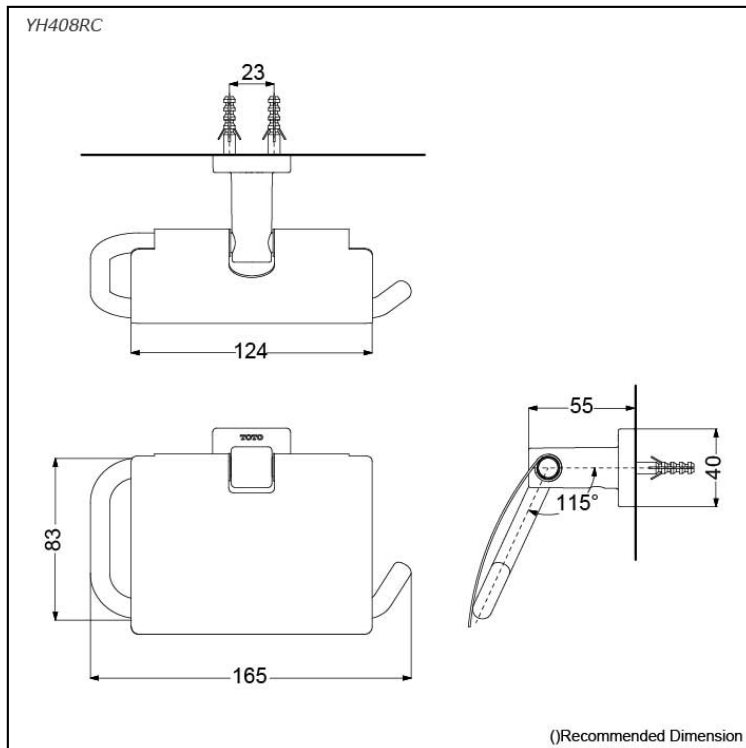

*L Selection
Accessories Set*

Features

- Gorgeous and Generous Design
- Beautiful Curves, Noble Quality
- Easy to use and install

Specifications

YH408RC:	165W x 55D x 83H mm
YTT408C:	229W x 55D x 99H mm
YTS408BC:	560W x 200D x 90H mm
YRH408C:	40W x 55D x 48H mm
YT408S6RC:	650W x 55D x 40H mm

Parts description

- **YH408RC**
Paper Holder
- **YTT408C**
Towel Ring
- **YTS408BC**
Towel Shelf
- **YRH408C**
Robe Hook
- **YT408S6RC**
Towel Bar

YTT408C

(Recommended Dimension)

YTS408BC

(Recommended Dimension)

YRH408C

(Recommended Dimension)

YT408S6RC

(Recommended Dimension)