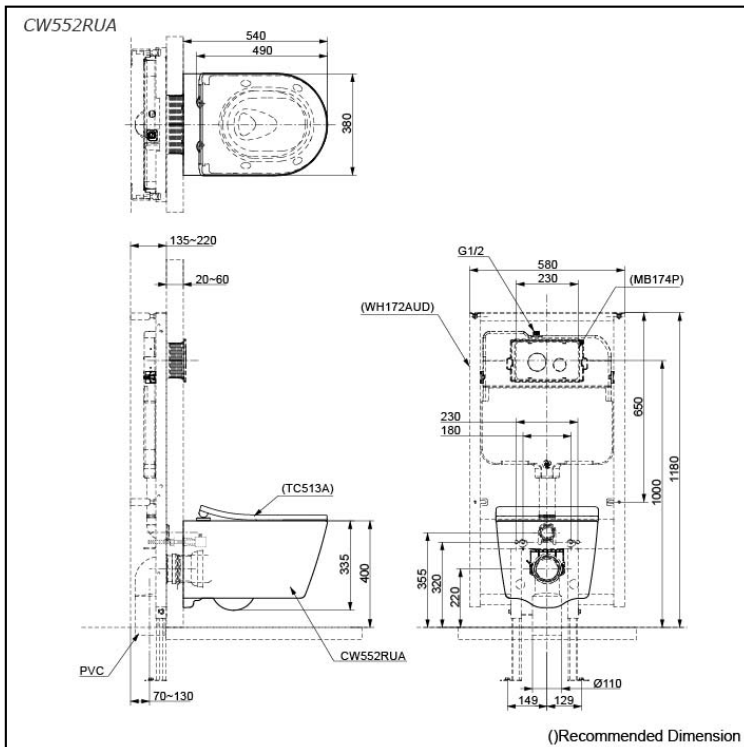

CONTEMPORARY I WALL HUNG TOILET

Features

- Sleek and Stylish Design
- TORNADO FLUSH for powerful flushing effect with less amount of water
- WATER SAVING
- CEFIONTECT technology; super smooth ion barrier glazing for a clean Toilet bowl
- Fixing from the top of the bowl for Easy Installation

Specifications

Flush system:	TORNADO FLUSH
Water Use:	4.5L / 3L
Rough-in:	H=220 mm
Bowl Shape:	D-Shape
Water Pressure:	0.05MPa~0.75MPa
Size:	380Wx540Dx335H mm

Parts description

Seat & Cover is **not included**.

- **CW552RUA**
D-Shape Wall Hung Closet Bowl (P-Trap)
(w/o Concealed Washlet Connection)
(Rough-in 220)

Optional Parts

- WH172AUD
Concealed Cistern w/Frame
- TC513A
Seat & Cover
- MB174P
Flush Panel
- MB170P
Flush Panel
- MB176G
Flush Panel