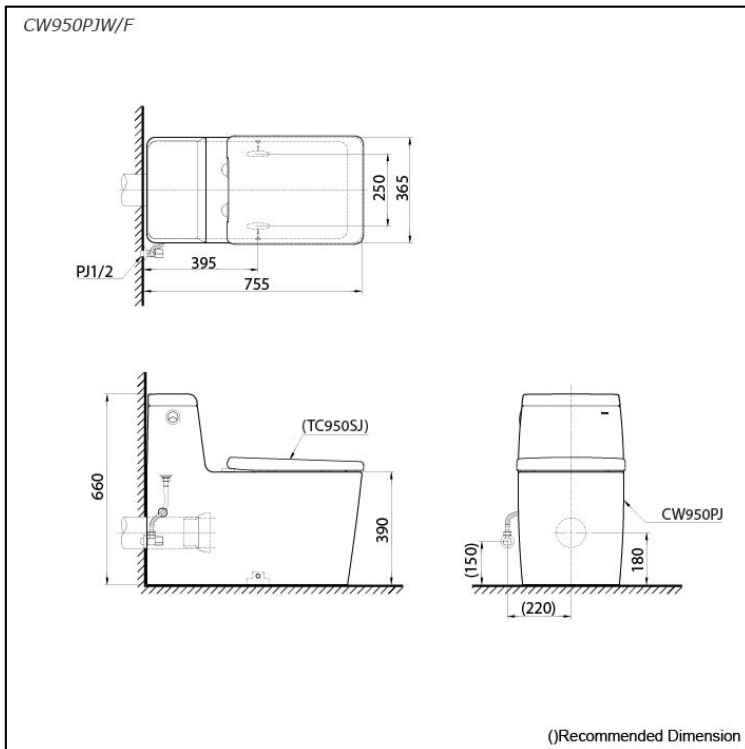

TOJA ONE PIECE TOILET

Features

- Stylish and sleek design, one-piece toilet
- Dual Flush System

Specifications

Flush system:	Wash Down
Water Use:	4.5L / 3L
Trap Type:	P-Trap
Rough-in:	H=180 mm
Bowl Shape:	Elongated
Water Pressure:	0.05MPa~0.75MPa
Size:	365Wx755Dx660H mm

Parts description

Seat & Cover is **included**.
Stop Valve & Flexible Hose is **included**.

- **CW950PJW/F**
One Piece Toilet
- **TX950C81WS**
Dual Flush Tank Trim w/o Stop Valve for CW950PJ
- **TC950SJ**
Duroplast Seat & Cover w/ Metal Hinges & Soft Closing
- **TX277SV2**
Stop Valve w/ Flexible Hose
- **TX215C**
Slip-in Connector