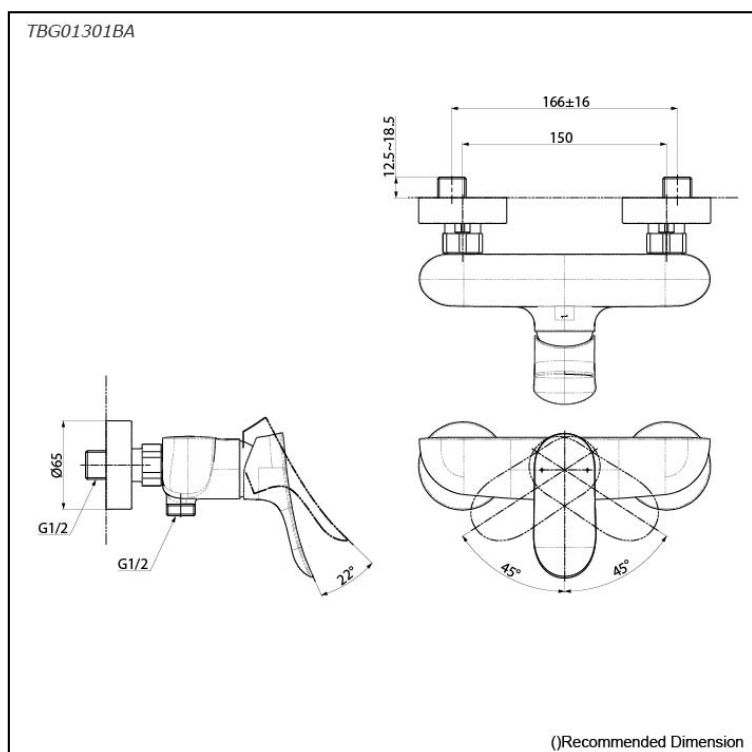

GO Series
Exposed Single Lever
Shower Mixer

Features

- Design Concept is Gorgeous and Organic.
- The PVD finishes provides both beauty and strength, adding rich color to the bathroom space

Specifications

Material: Brass
Water Pressure: 0.05MPa~1.0MPa

Parts description

- **TBG01301BA**
Exposed Single Lever Shower Mixer

Flow Rate