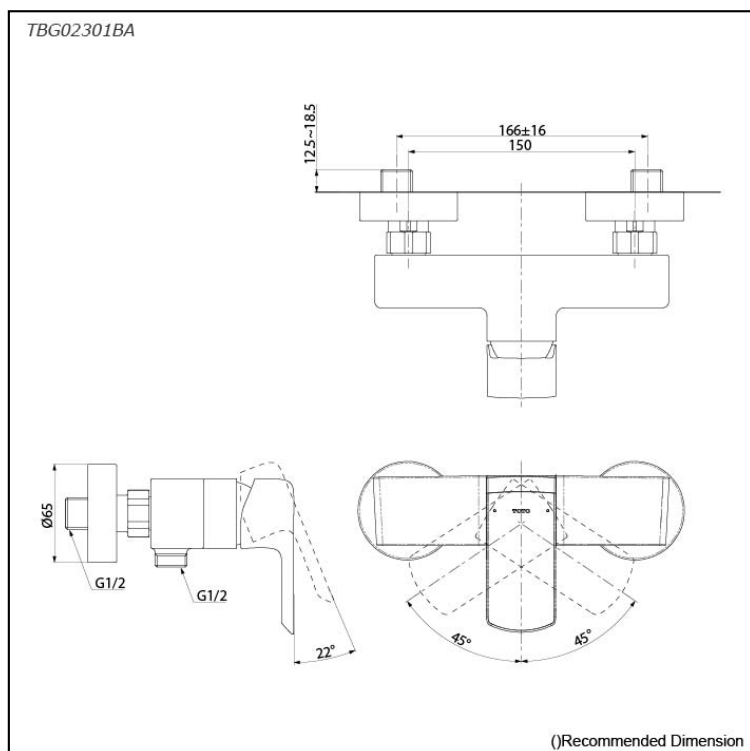

GR Series
Exposed Single Lever Shower Mixer

Features

- Design Concept is Gorgeous and Regal
- TOTO original cartridge for smooth control
- High corrosion resistance plating
- The PVD finishes provides both beauty and strength, adding rich color to the bathroom space

Specifications

Material: Brass
Water Pressure: 0.05MPa~1.0MPa

Parts description

- **TBG02301BA**
Exposed Single Lever Shower Mixer

Flow Rate