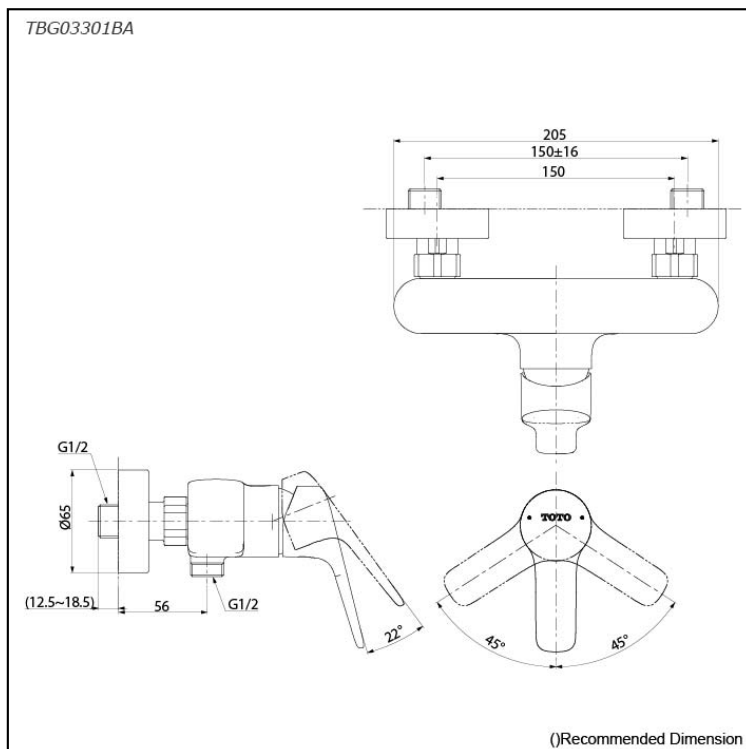

GS Series
Exposed Single Lever Shower Mixer

Features

- Design Concept is Gorgeous and Regal
- TOTO original cartridge for smooth control
- High corrosion resistance plating
- The PVD finishes provides both beauty and strength, adding rich color to the bathroom space

Specifications

Material: Brass

Water Pressure: 0.05MPa~1.0MPa

Parts description

- **TBG03301BA**
Exposed Single Lever Shower Mixer

Flow Rate