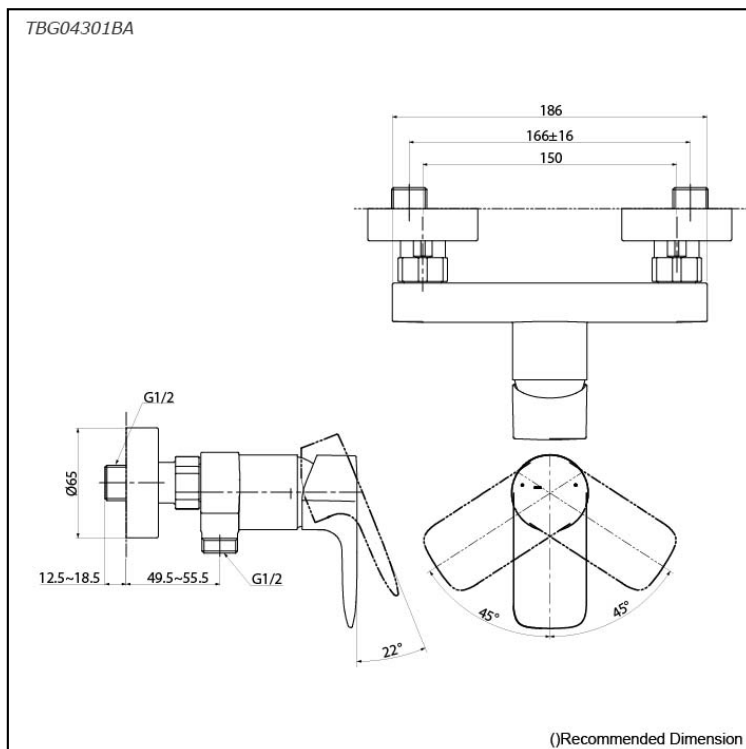

GA Series
Exposed Single Lever Shower Mixer

Features

- Design Concept is Gorgeous and Advance.
- TOTO original cartridge for smooth control
- High corrosion resistance plating
- The PVD finishes provides both beauty and strength, adding rich color to the bathroom space

Specifications

Material: Brass

Water Pressure: 0.05MPa~1.0MPa

Parts description

- **TBG04301BA**
Exposed Single Lever Shower Mixer

Flow Rate