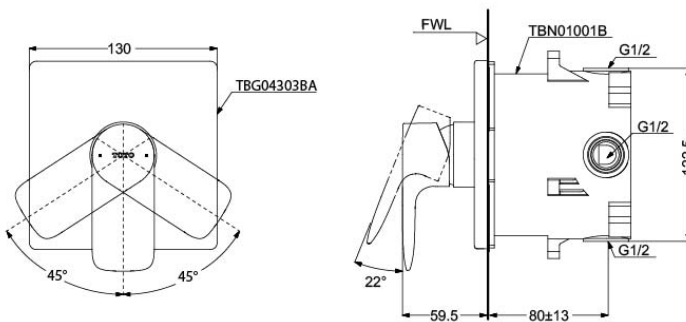

GA Series
Single Lever Shower Mixer

Features

- Contemporary styling
- The PVD finishes provides both beauty and strength, adding rich color to the bathroom space

Specifications

Material: Brass

Parts description

- **TBG04303BA**
Single Lever Shower Mixer
- **TBN01001B**
Concealed Box

TBG04303BA /
TBN01001B

()Recommended Dimension