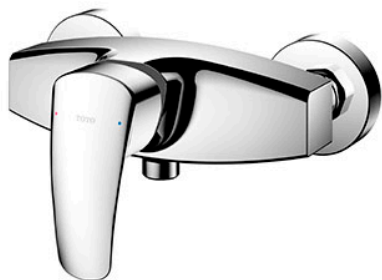

GM Series
Exposed Single Lever Shower Mixer

Features

- Bold parallel arches and reflective curves in an assertive design
- A majestic dignity of outstanding architecture - the arch of its spout and columnar body imposing a further accentuated presence that highlights its edges
- Easy Installation and Usage
- Long lasting, COMFORT GLIDE mechanism for a smooth operation

Specifications

Finish: Chrome
Material: Brass
Water Pressure: 0.05MPa~1.0MPa

Parts description

- **TBG09301BA**
Exposed Single Lever Shower Mixer