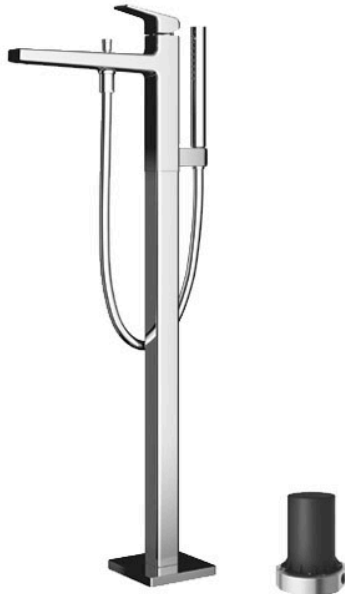

GB Series
Floor Standing Bath & Shower Set

Features

- Stately squareness and beveled edges imbue a space with dignity
- Gently beveled with balanced highlights accentuate the shape of the gradually narrowing spout
- High corrosion resistance plating
- Easy Installation and Usage
- Long lasting COMFORT GLIDE mechanism for a smooth operation

Specifications

Finish: Chrome
Material: Brass
Water Pressure: 0.05MPa~1.0MPa

Parts description

- **TBG10306D**
Floor-standing Bath & Shower Set
- **TBN01105B**
Floor-standing Bath Filler Base

Certifications