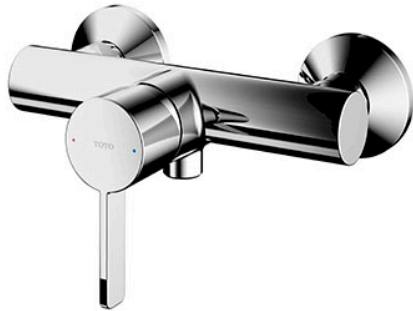

GF Series
Exposed Single Lever Shower Mixer

Features

- Refined cylinder with fine finished inspire a high-end luxury feel
- Delicate workmanship develop a hairline and polished finish that generates a rich contrast in textures that provide delightful feel to the touch
- Easy Installation and Usage
- Long lasting, COMFORT GLIDE mechanism for a smooth operation

Specifications

Finish: Chrome
Material: Brass
Water Pressure: 0.05MPa~1.0MPa

Parts description

- **TBG11301BA**
Exposed Single Lever Shower Mixer