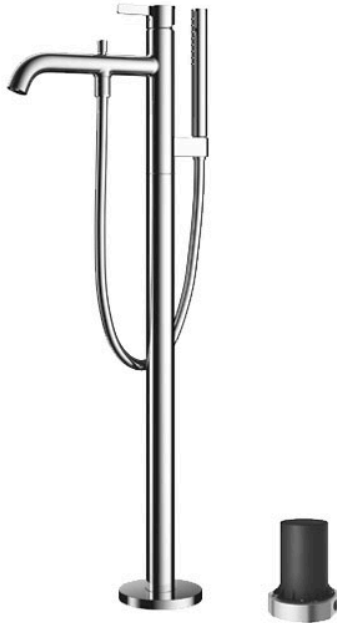

GF Series
Floor Standing Bath & Shower Set

Features

- Refined cylinder with fine finished inspire a high-end luxury feel
- Delicate workmanship develop a hairline and polished finish that generates a rich contrast in textures that provide delightful feel to the touch
- High corrosion resistance plating
- Easy Installation and Usage
- Long lasting COMFORT GLIDE mechanism for a smooth operation

Specifications

Finish: Chrome
Material: Brass
Water Pressure: 0.05MPa~1.0MPa

Parts description

- **TBG11306D**
Floor-standing Bath & Shower Set
- **TBN01105B**
Floor-standing Bath Filler Base

Certifications