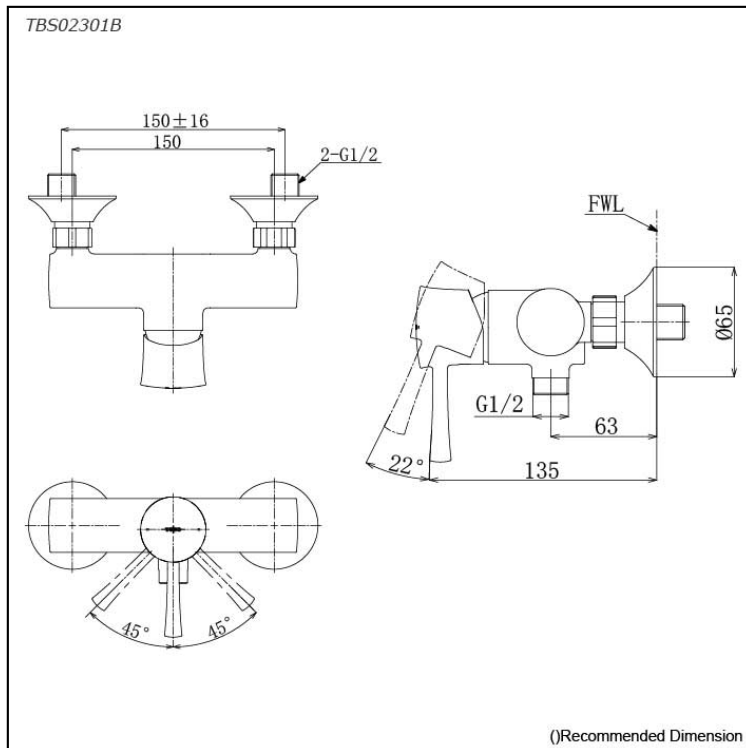

### Parts description

- **TBS02301B**  
Exposed Single Lever Shower Mixer

### Flow Rate

TBS02301B