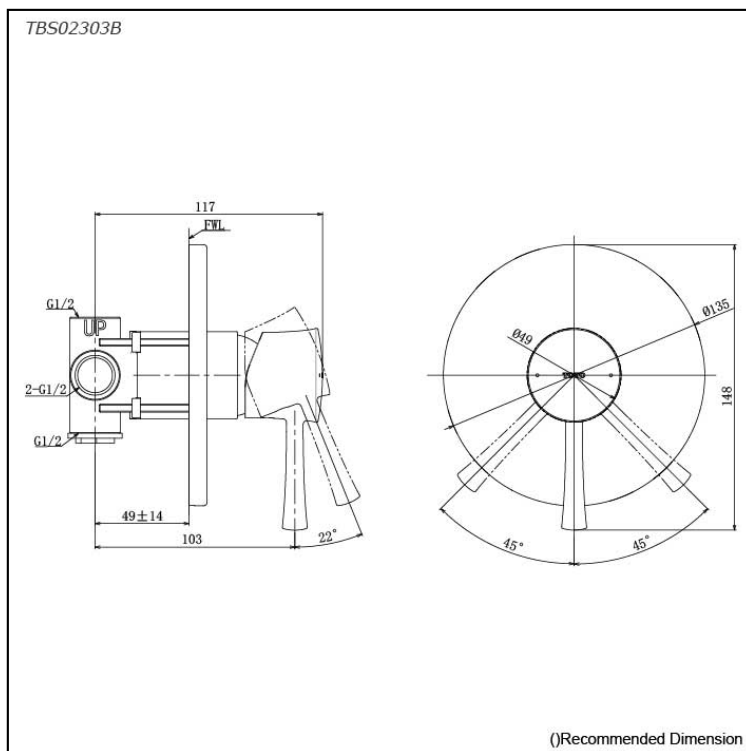

LN Series
Single Lever Shower Mixer
(w/ valve)

Features

- Design Concept is Life and Nostalgia
- TOTO original cartridge for smooth control
- High corrosion resistance plating

Specifications

Finish: Chrome

Material: Brass

Parts description

- **TBS02303B**
Single Lever Shower Mixer (w/ valve)

Flow Rate

TBS02303B