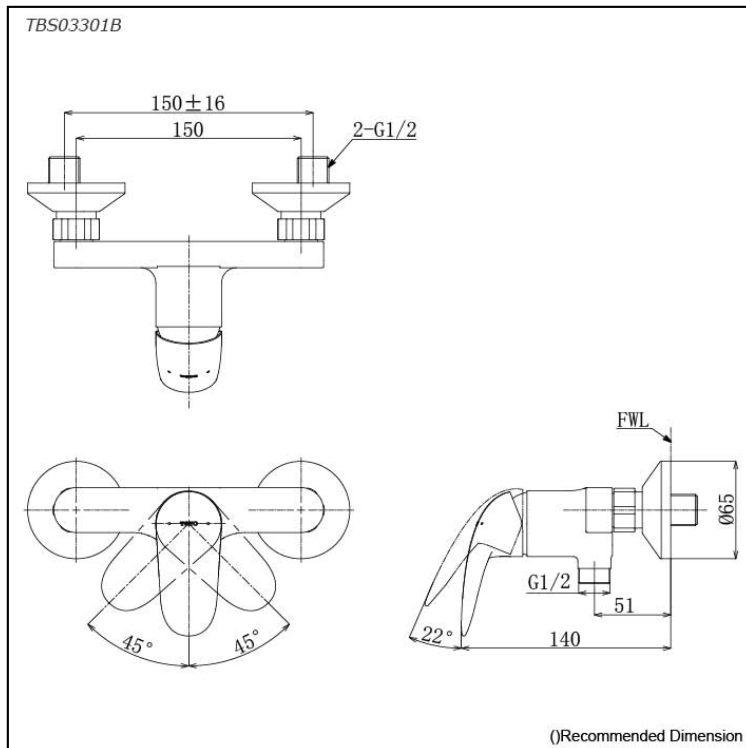

LC Series
Exposed Single Lever Shower Mixer

Features

- Design Concept is Life and Curve
- TOTO original cartridge for smooth control
- High corrosion resistance plating

Specifications

Finish: Chrome
Material: Brass

Parts description

- **TBS03301B**
Exposed Single Lever Shower Mixer

Flow Rate

TBS03301B