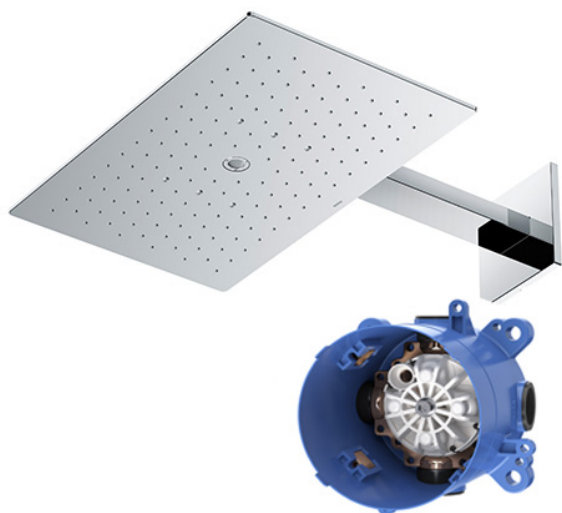

Z Selection
Over Head Shower
(Wall Type) (2 mode)

Features

- 2 mode functions, Rectangle shape over head shower (COMFORT WAVE, WARM SPA)

Specifications

Finish:	Chrome
Material:	Brass
Shape:	Rectangle
Dimension:	470W x 290Dmm
Water Pressure:	0.15MPa~1.0MPa

Parts description

- **TBW08004D**
Over Head Shower (Wall Type) (2 mode)
- **TBN01002B**
Concealed Box

Certifications