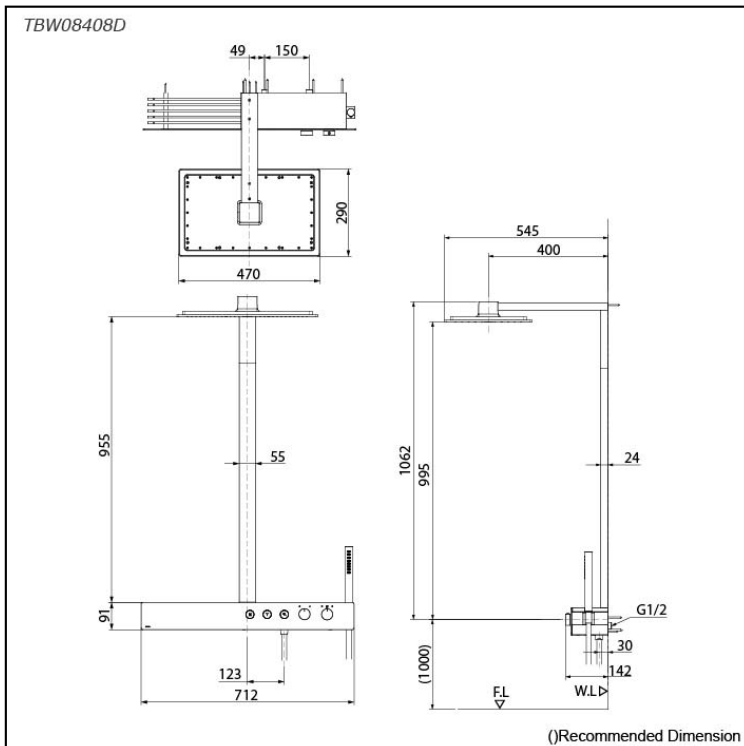

Z Shower Series
Thermostat Shower Column (2 mode)
(w/ Hand Shower) (w/o Spout)

Features

- A new style that fuse both bold design and advance technology (COMFORT WAVE, WARM SPA)
- A higher-dimension integration of design and technology. Bold linear shapes that make hairline accents shine, artfully arranged control with precision details that provides a richer shower experience
- 2 types of Shower variation (Overhead / Hand)
- Thermostat Controller

Specifications

Finish:	Chrome
Material:	Brass
Water Pressure:	0.15MPa~1.0MPa
Dimension Shower Head:	470W x 290D mm
Shape Shower Head :	Rectangular

Parts description

- **TBW08408D**
Thermostat Shower Column (2 mode)
(w/ Hand Shower) (w/o spout)