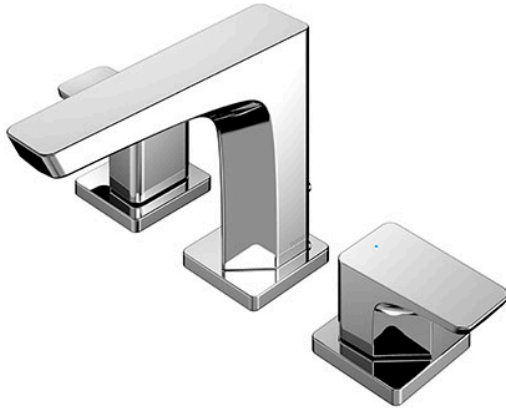

GE Series
2 Handle Lavatory Faucet
(3-Holes) (w/ Pop-up Waste)

Features

- A beauty of traditional craft in characteristic sculptural form
- V-shaped edge extends up to the end of the spout generate multi sided reflections
- Easy Installation and Usage

Specifications

Finish: Chrome
Material: Brass
Water Pressure: 0.05MPa~1.0MPa

Parts description

- **TLG07201D**
2 Handle Lavatory Faucet (3-Holes)
(w/ Pop-up Waste)

Certifications