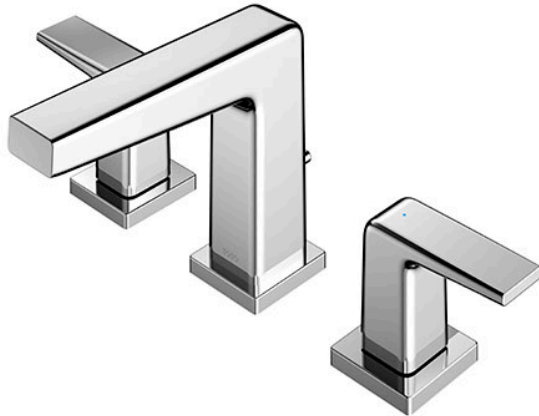

GB Series
2 Handle Lavatory Faucet
(3-Holes) (w/ Pop-up Waste)

Features

- Stately squareness and beveled edges imbue a space with dignity
- Gently beveled with balanced highlights accentuate the shape of the gradually narrowing spout
- Easy Installation and Usage

Specifications

Finish: Chrome
Material: Brass
Water Pressure: 0.05MPa~1.0MPa

Parts description

- **TLG10201D**
2 Handle Lavatory Faucet (3-Holes)
(w/ Pop-up Waste)

Certifications