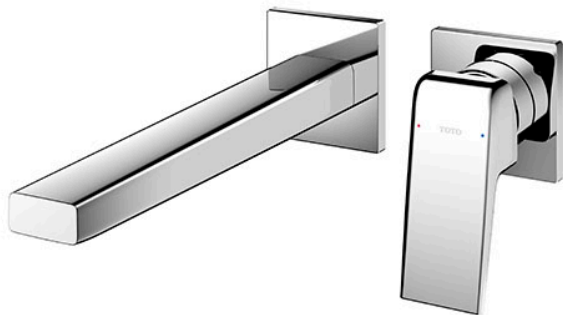

GB Series
 Wall-Mount Single Lever Lavatory Faucet
 (Long Spout) (w/o Pop-up Waste)

Features

- Stately squareness and beveled edges imbue a space with dignity
- Gently beveled with balanced highlights accentuate the shape of the gradually narrowing spout
- Easy Installation and Usage
- Long lasting, COMFORT GLIDE mechanism for a smooth operation

Specifications

Finish: Chrome
 Material: Brass
 Water Pressure: 0.05MPa~1.0MPa

Parts description

- **TLG10308D**
 Wall Mount Single Lever Lavatory Faucet
 (Long Spout) (w/o Waste Fittings)

Certifications