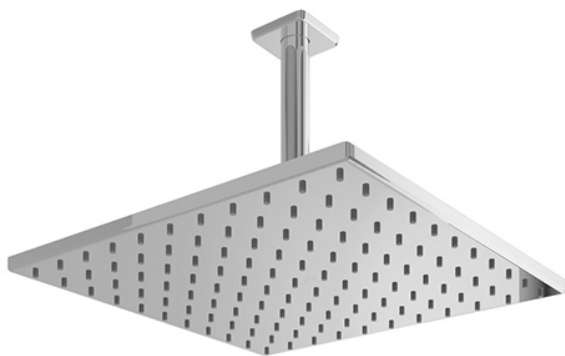

Fixed Shower Head  
(Ceiling Type)

### Features

- Classic Styling
- Simple profile with clean curves creates a neat environment
- Safety with anti-drop mechanism

### Specifications

Water Pressure: 0.05 Mpa ~ 1.0 Mpa

Shape: Square

Size: 300mm x 300mm

### Parts description

- **TX491SI-6L**  
Fixed Shower Head (Ceiling Type)