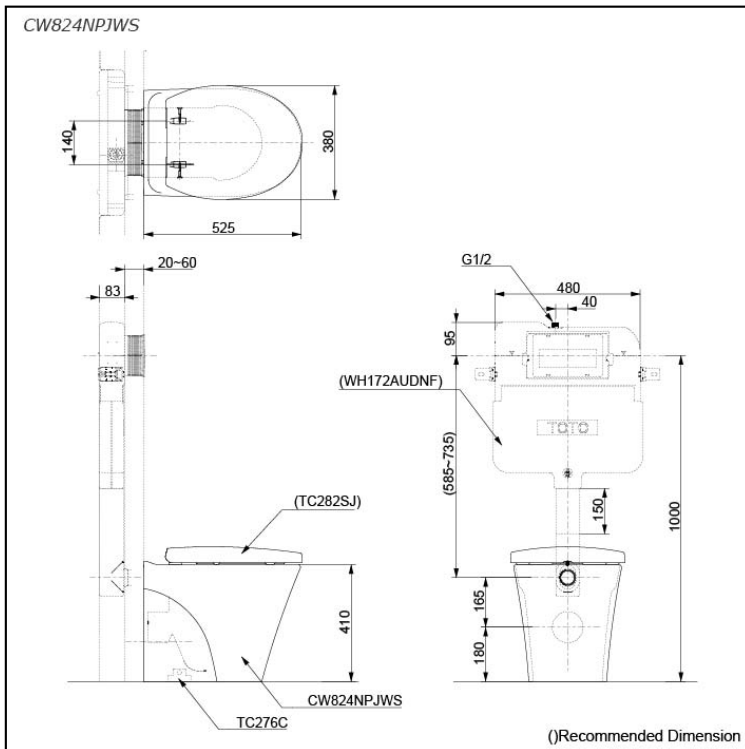

AVANTE WALL FACED TOILET

Features

- Unique sculpted design, Wall Faced Toilet
- Dual flush system
- Skirted styling with concealed trapway for easy cleaning
- Upgrade with a Softclose Seat & Cover or WASHLET
- The Avante suite:
Matching toilets, lavatories and bidets

Specifications

Flush system:	Wash Down
Water Use:	4.5L / 3L
Rough-in:	H=180 mm
Bowl Shape:	Round
Water Pressure:	0.05MPa~0.75MPa
Size:	360Wx525Dx490H mm

Parts description

Seat & Cover is **not included**.

- **CW824NPJWS**
Round Wall Faced Closet Bowl (P-Trap)
(Rough-in 180)
- **TX276C**
Fixing Bracket

Optional Parts

- WH172AUDNF
Concealed Cistern w/o Frame
- TC282SJ
Seat & Cover
- TX215C
Slip-in Connector
- MB174P
Flush Panel