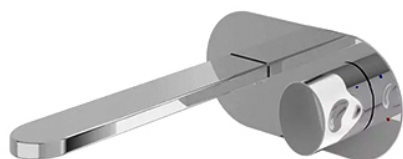

*LE MUSE*  
*Wall Mounted Single Lever Lavatory Faucet*  
*(w/o Pop-up Waste)*

### Features

- Modern styling to complement the LE MUSE design suite
- Durable finishes
- Brass valve bodies

### Specifications

Finish: Nickel Chrome  
 Water Pressure: 0.05MPa~0.75MPa

### Parts description

- **TX120LQBR**  
 Wall Mounted Single Lever Lavatory Faucet  
 (w/o Pop-up Waste)